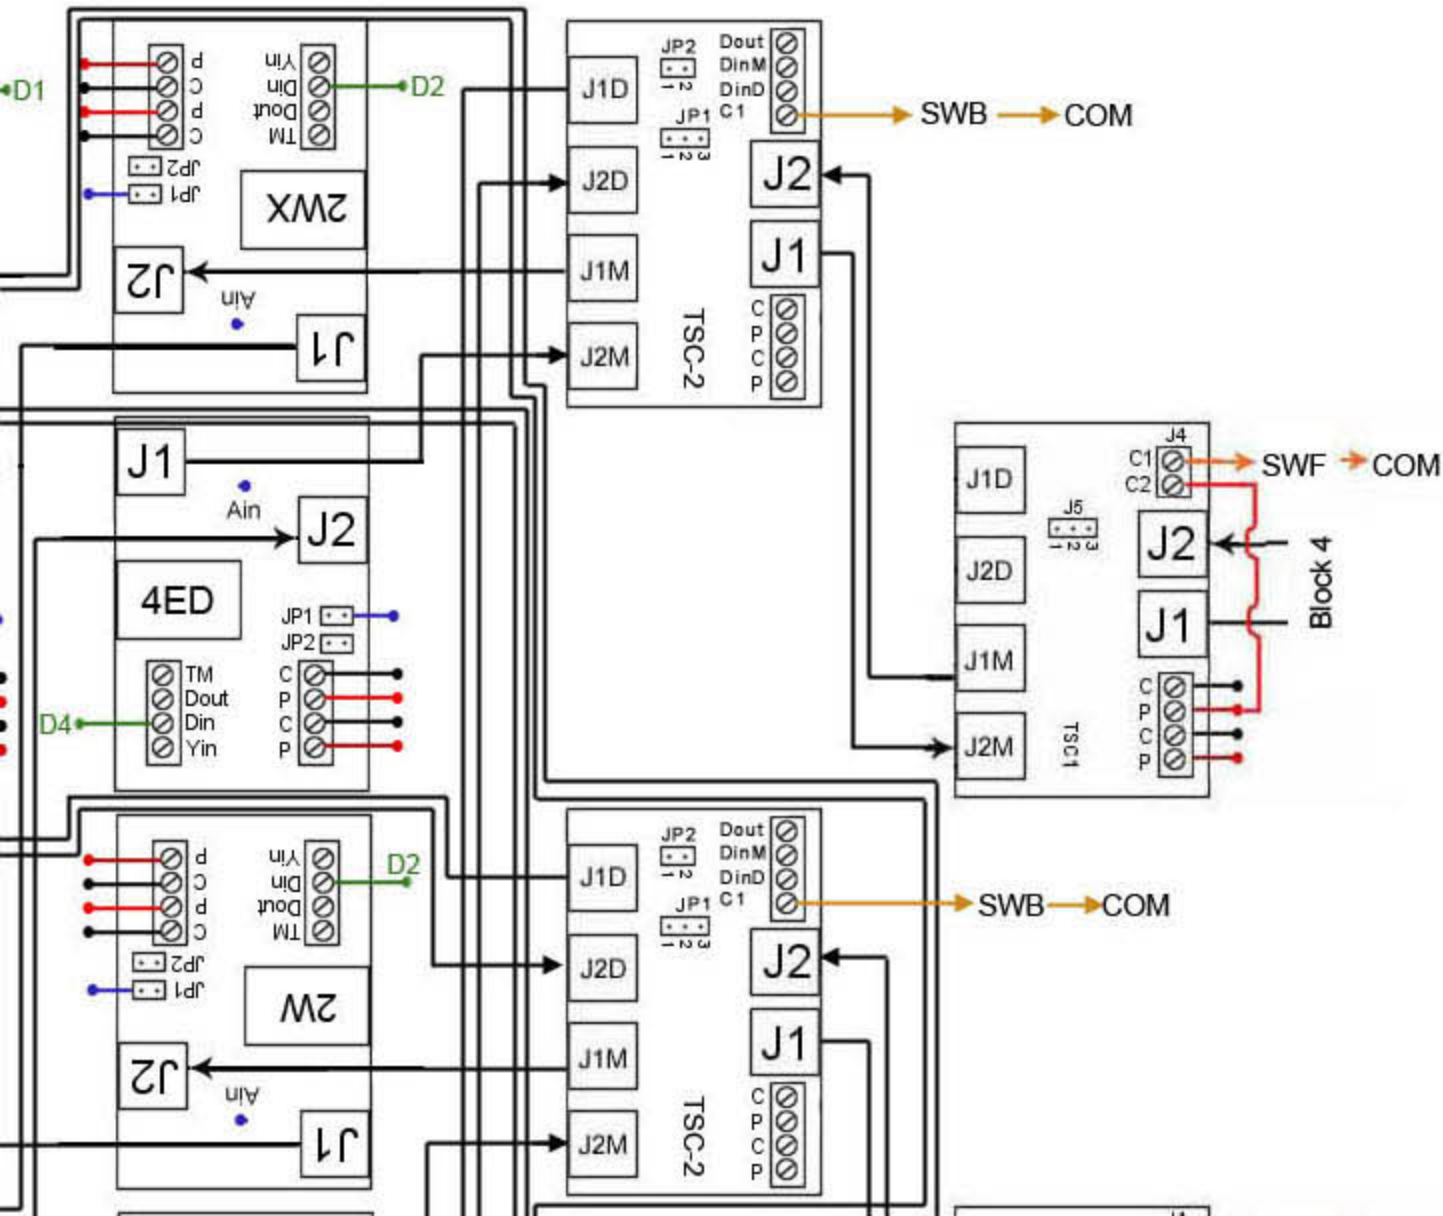

# C8 DC w/2 Intermediate Diverting routes

Copyright (c) 2002-2005,  
Terry Christopher, Custom Signals. All Rights Reserved  
Track and Circuit layouts illustrated by Alex Mazure

Top Right

### C8 DC w/2 Intermediate Diverting routes

Copyright (c) 2002-2005,  
 Terry Christopher, Custom Signals. All Rights Reserved  
 Track and Circuit layouts illustrated by Alex Mazure

Bottom Right