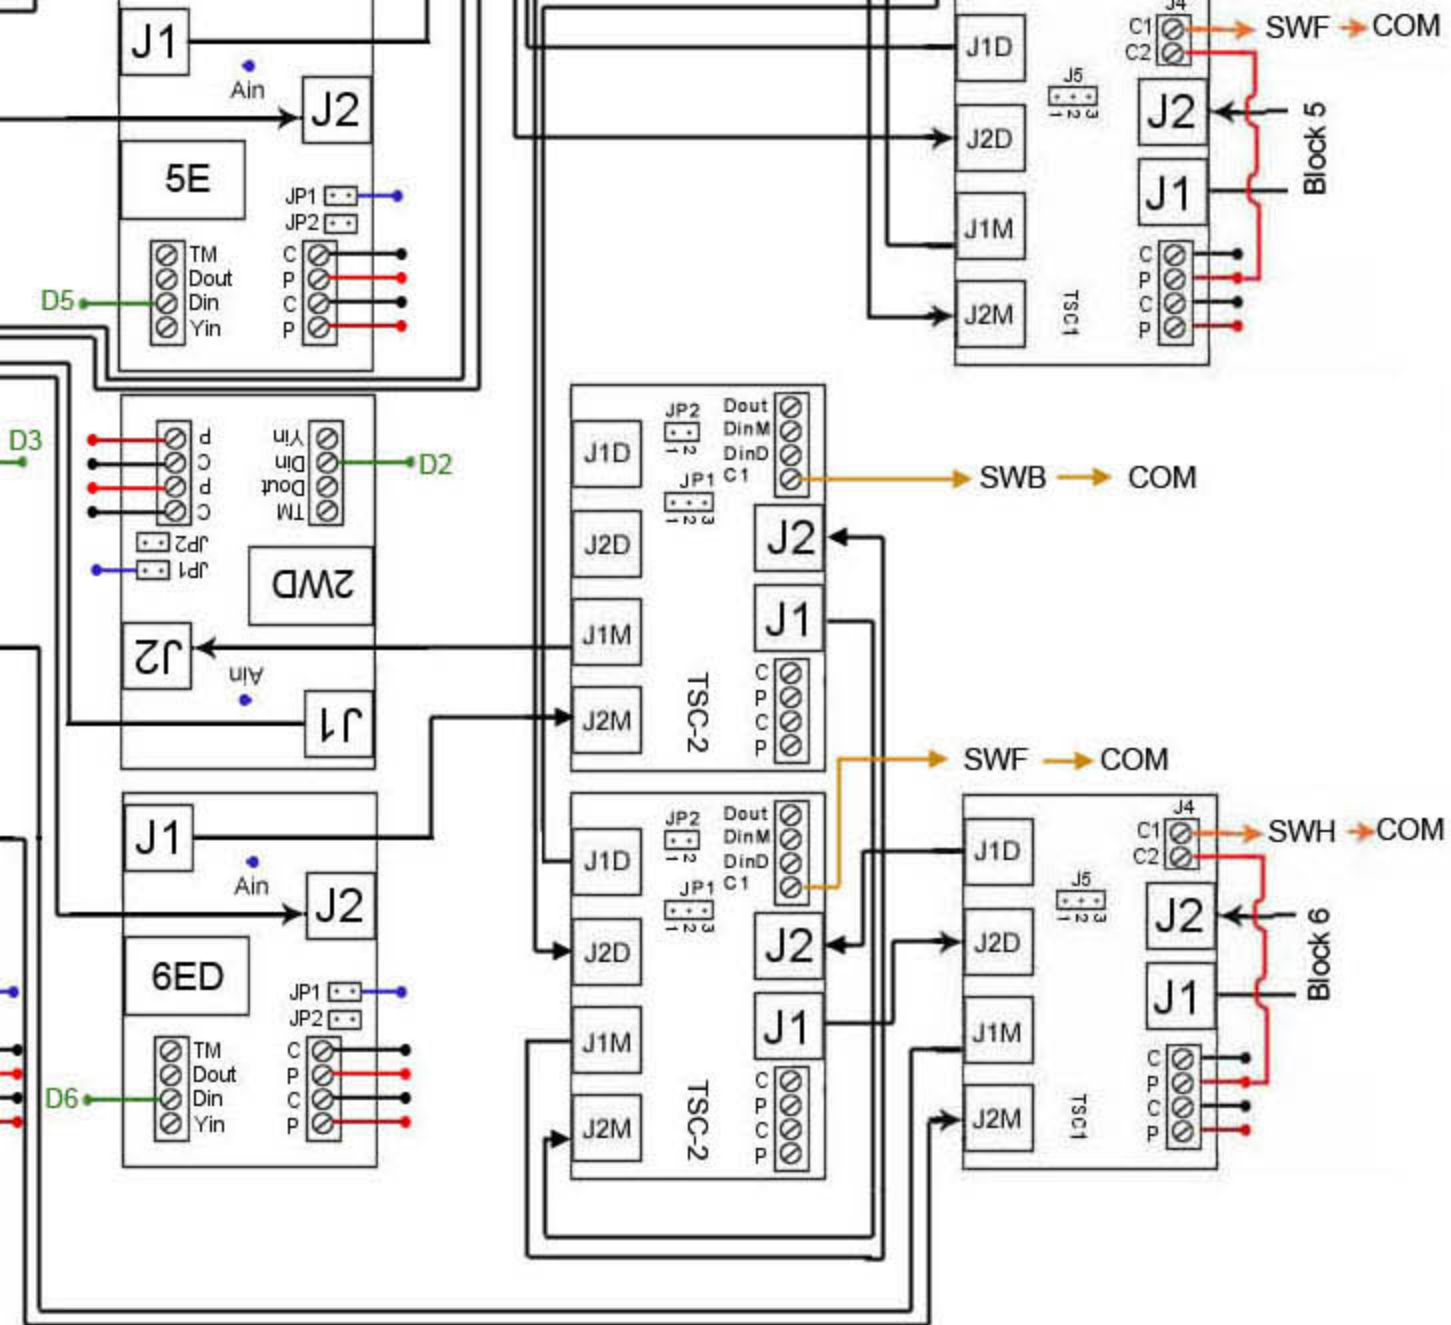

# C8 DC w/2 Intermediate Diverting routes

Copyright (c) 2002-2005,  
Terry Christopher, Custom Signals. All Rights Reserved  
Track and Circuit layouts illustrated by Alex Mazure

Top Right

### C8 DC w/2 Intermediate Diverting routes

Copyright (c) 2002-2005,  
 Terry Christopher, Custom Signals. All Rights Reserved  
 Track and Circuit layouts illustrated by Alex Mazure

Bottom Right