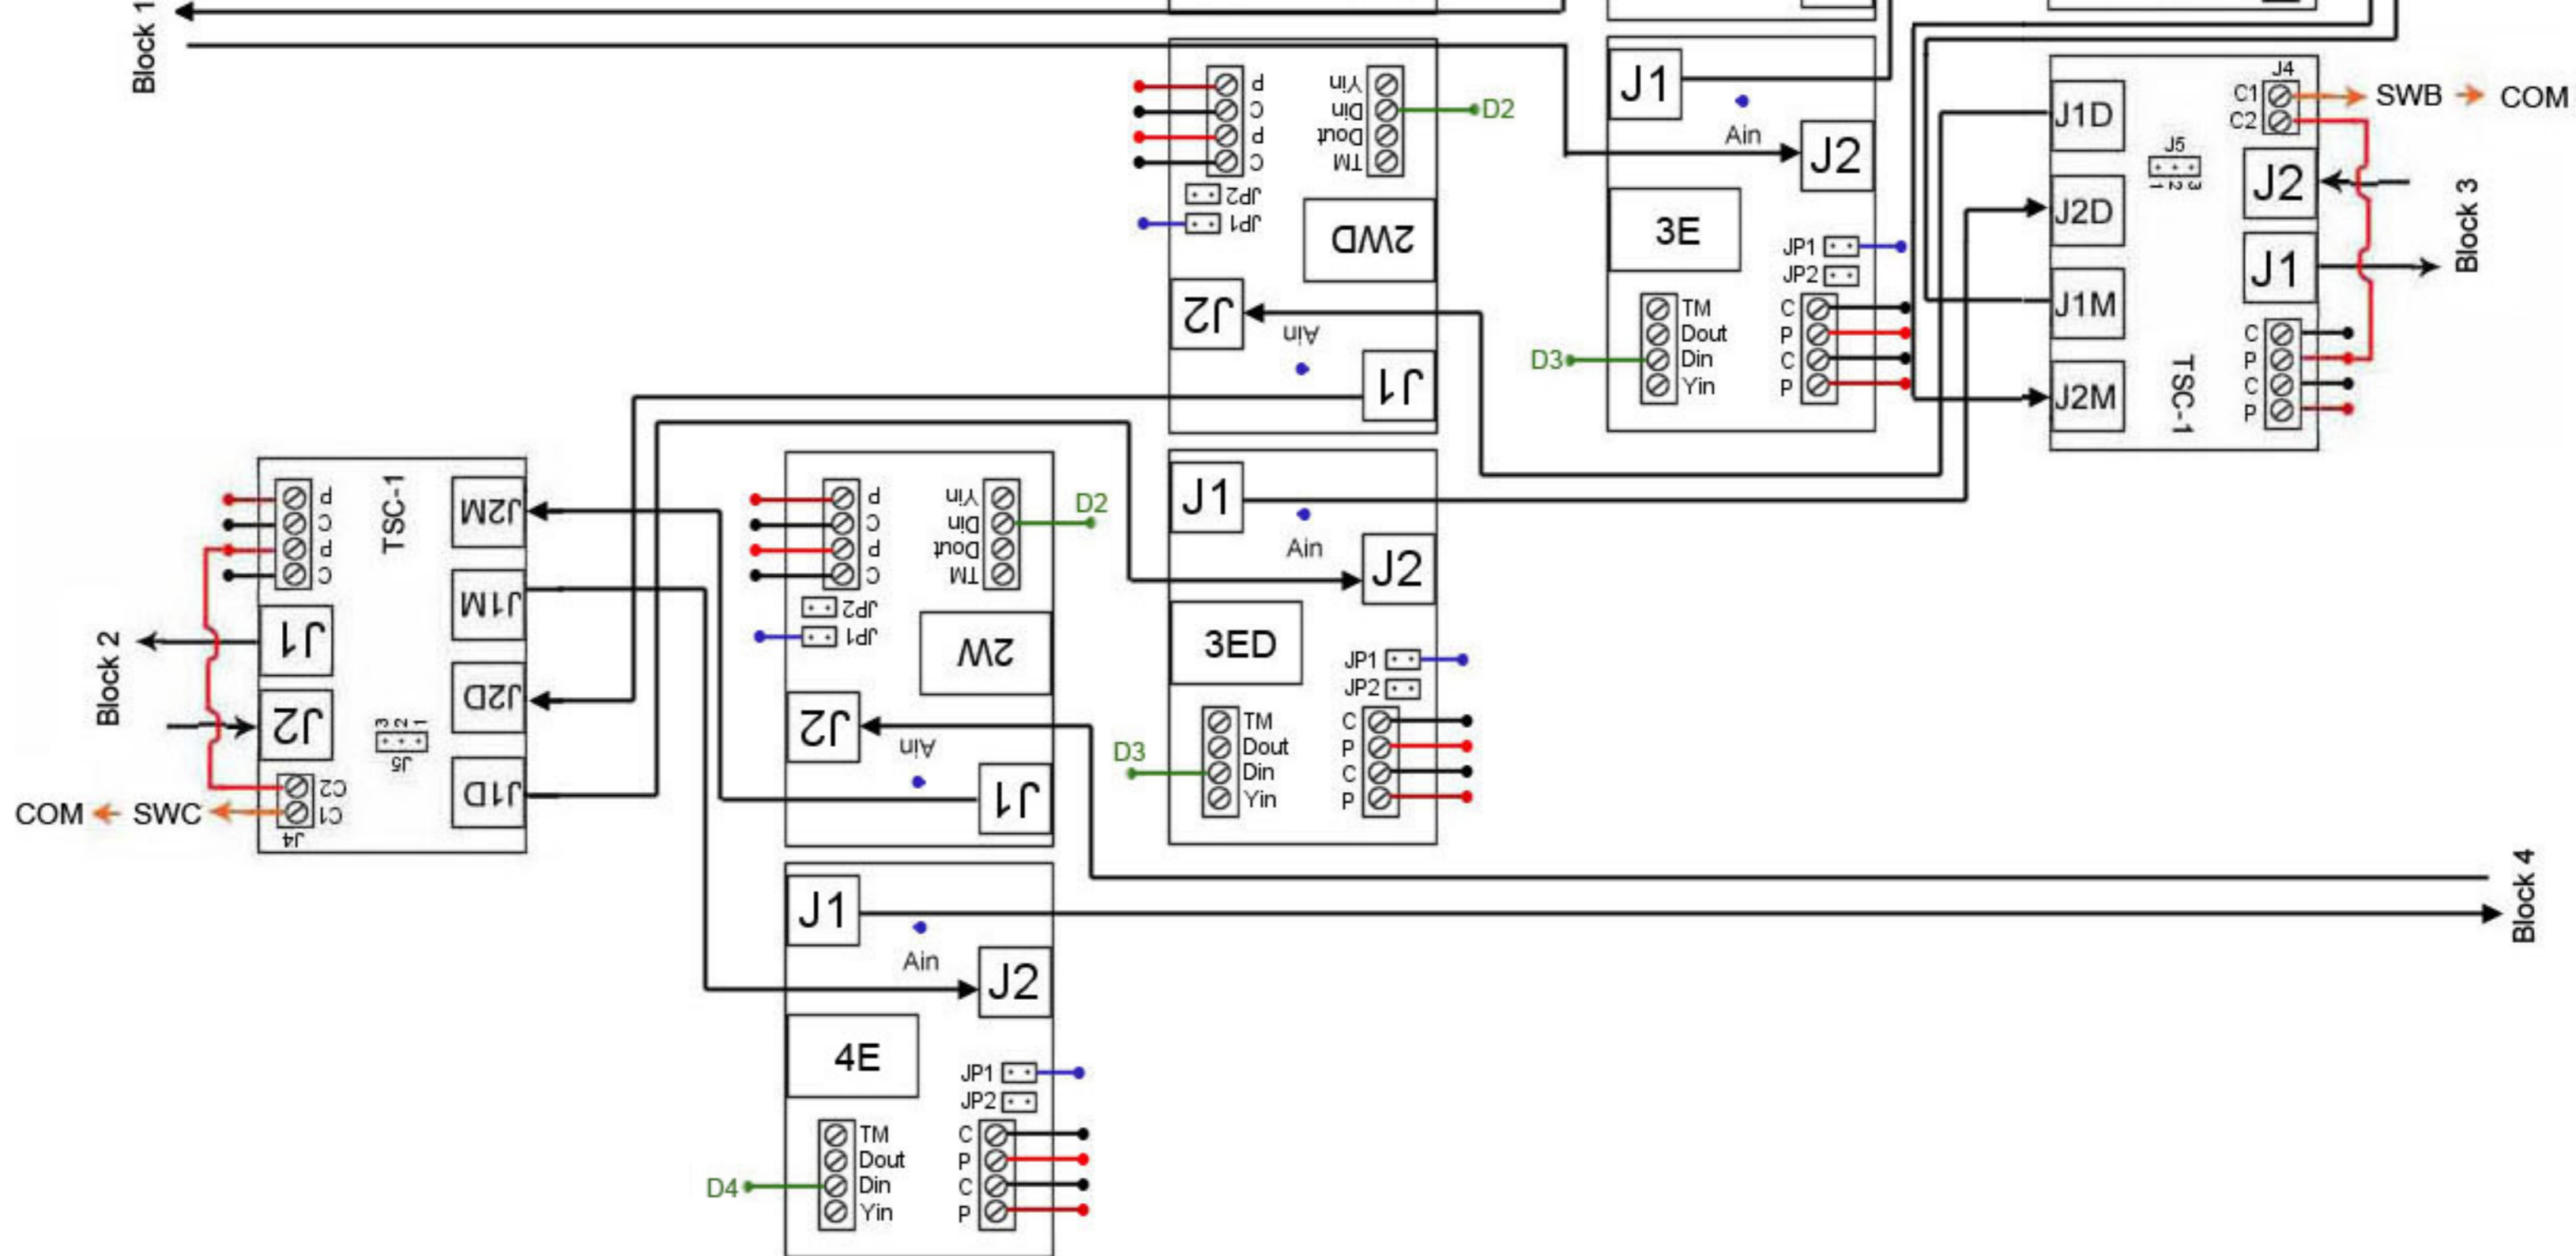

D2 TT w/Diverting Crossovers (LThen R)

Copyright (c) 2002-2005,

Terry Christopher, Custom Signals. All Rights Reserved

Track and Circuit layouts illustrated by Alex Mazure

D2 TT w/Diverting Crossovers (L Then R)
 Copyright (c) 2002-2005,
 Terry Christopher, Custom Signals. All Rights Reserved
 Track and Circuit layouts illustrated by Alex Mazure