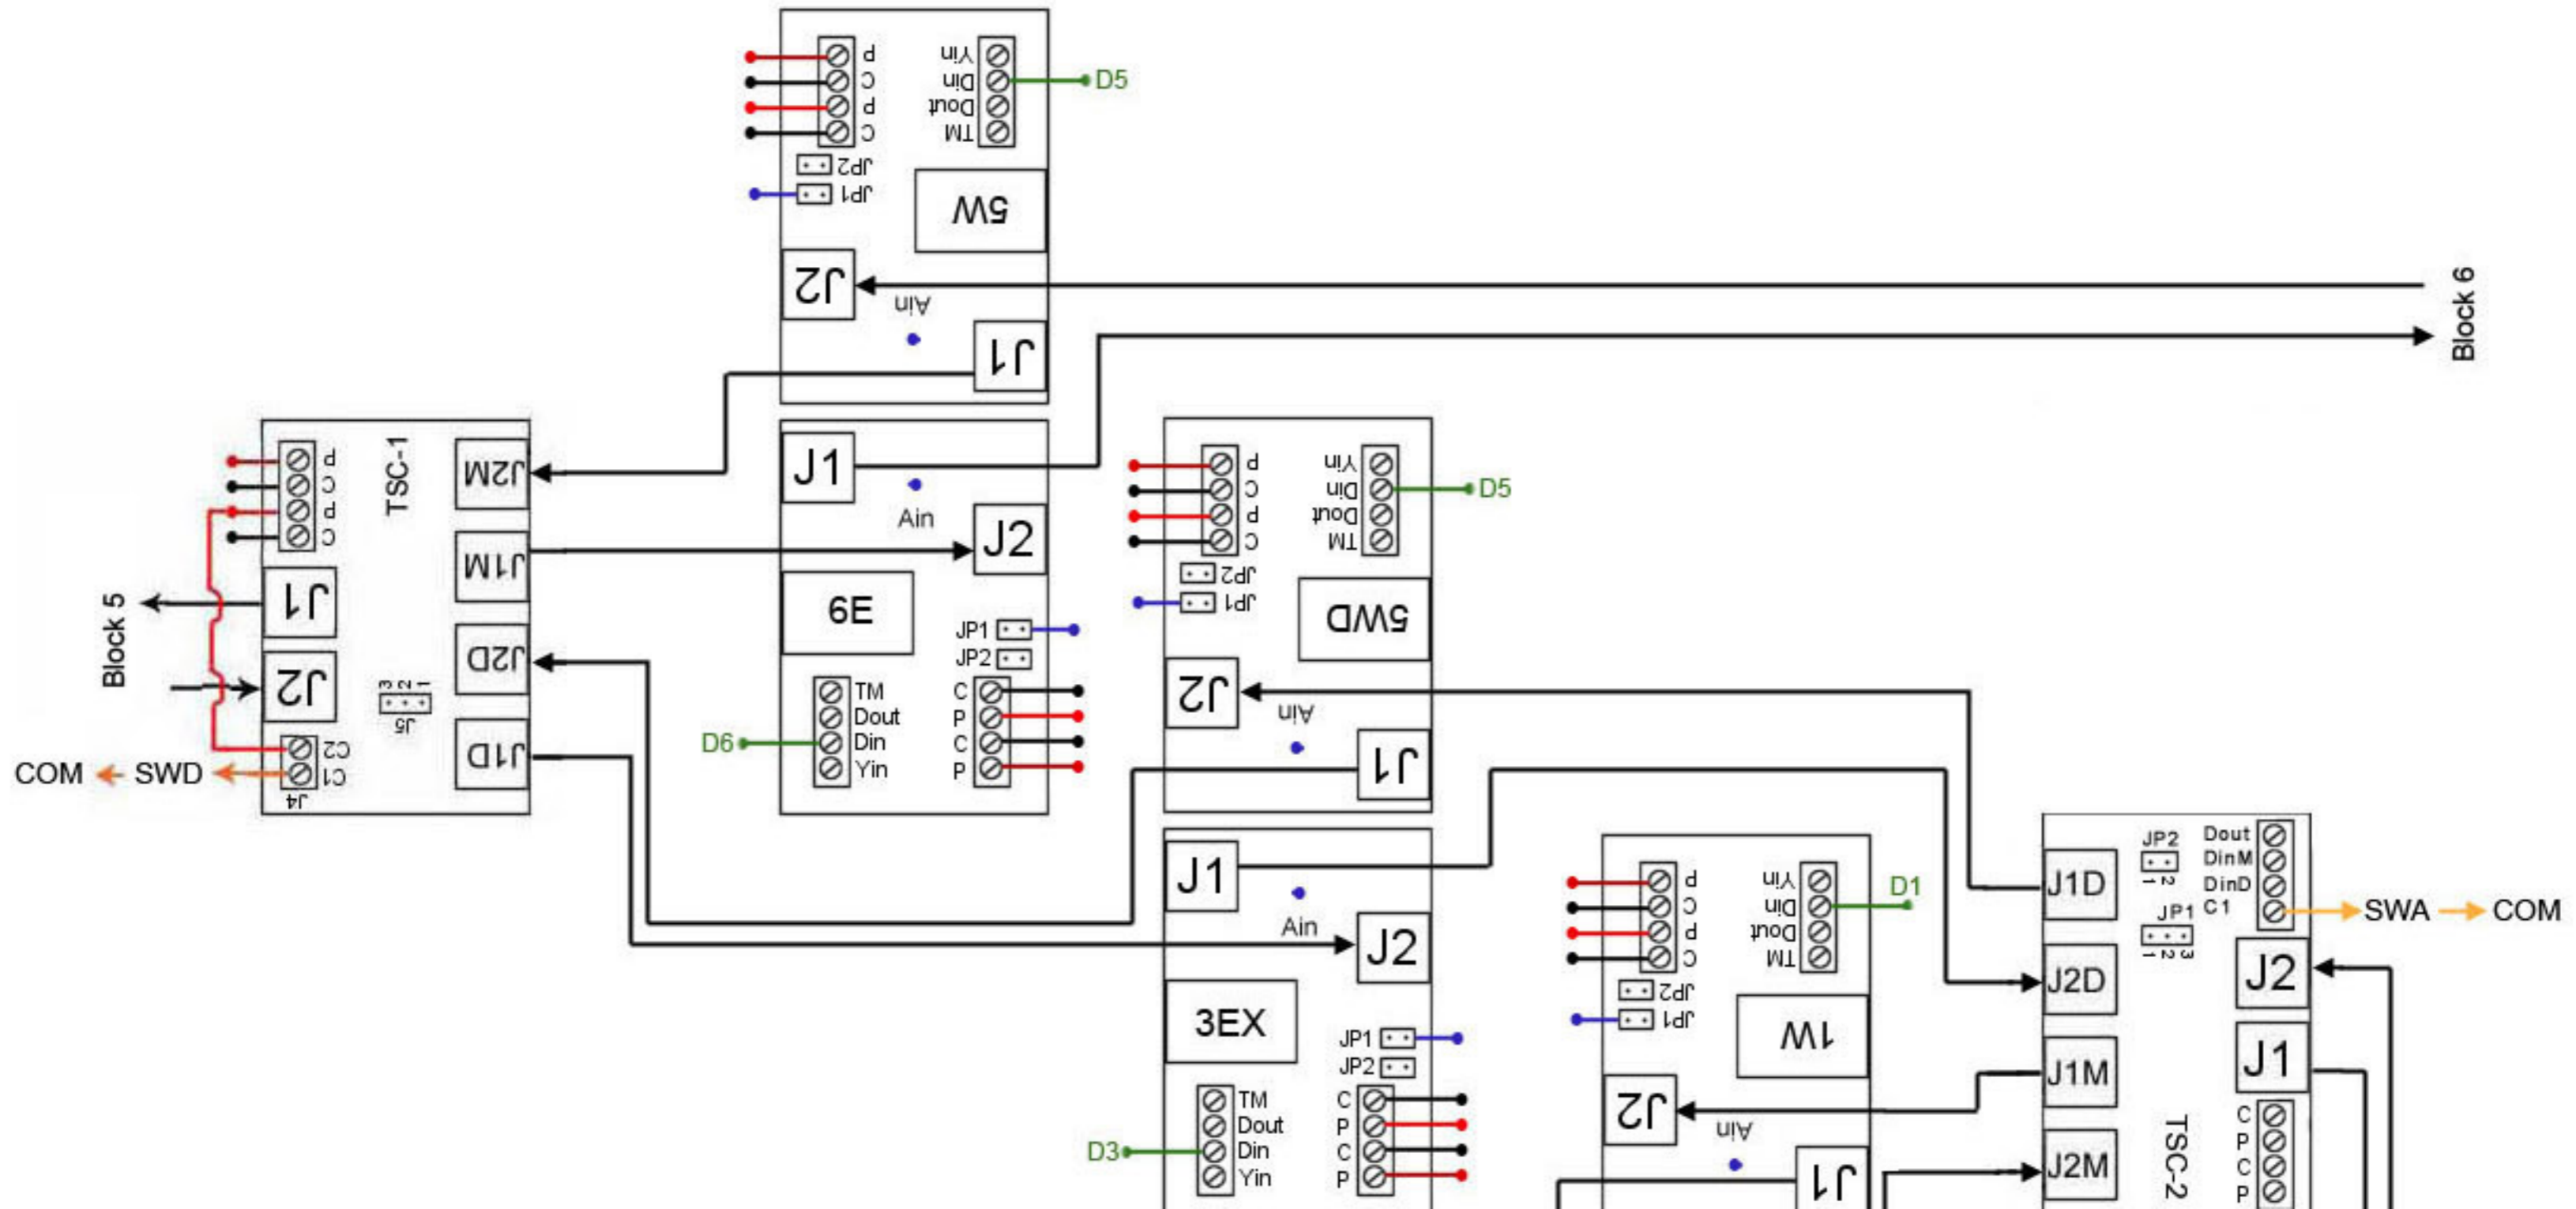

D2 TT w/Diverting Crossovers (LThen R)

Copyright (c) 2002-2005,

Terry Christopher, Custom Signals. All Rights Reserved

Track and Circuit layouts illustrated by Alex Mazure

D2 TT w/Diverting Crossovers (L Then R)
 Copyright (c) 2002-2005,
 Terry Christopher, Custom Signals. All Rights Reserved
 Track and Circuit layouts illustrated by Alex Mazure