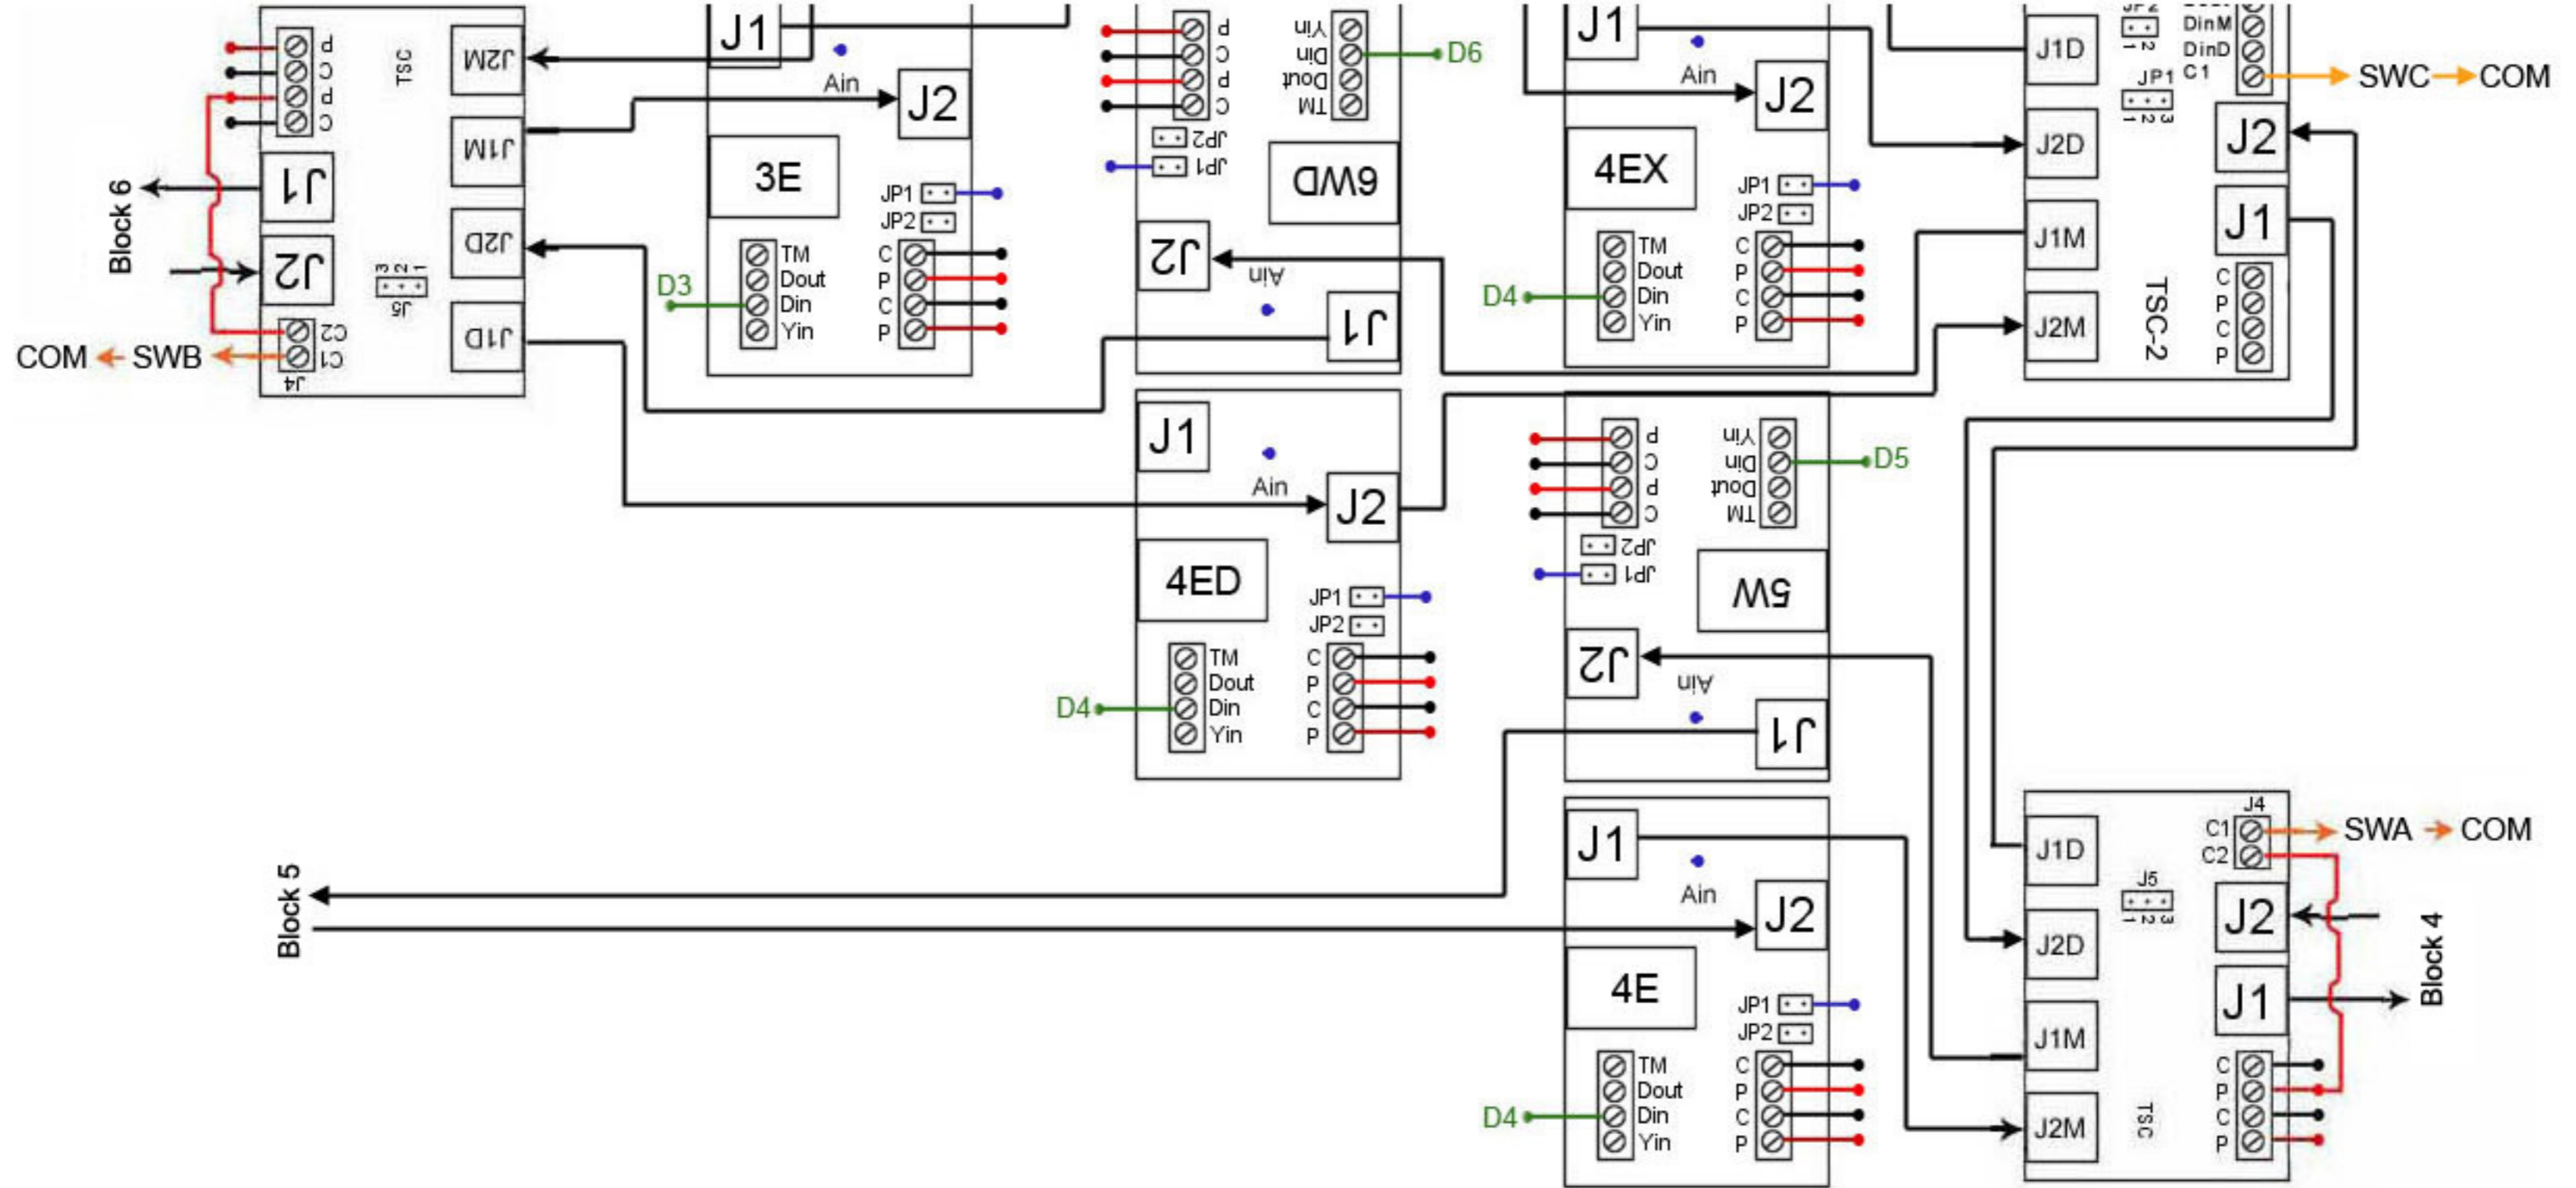

# D3 TT w/Sequential Crossovers 10 to 4

Copyright (c) 2002-2005,

Terry Christopher, Custom Signals. All Rights Reserved

Track and Circuit layouts illustrated by Alex Mazure

### D3 TT w/Sequential Crossovers 10 to 4

Copyright (c) 2002-2005,

Terry Christopher, Custom Signals. All Rights Reserved

Track and Circuit layouts illustrated by Alex Mazure