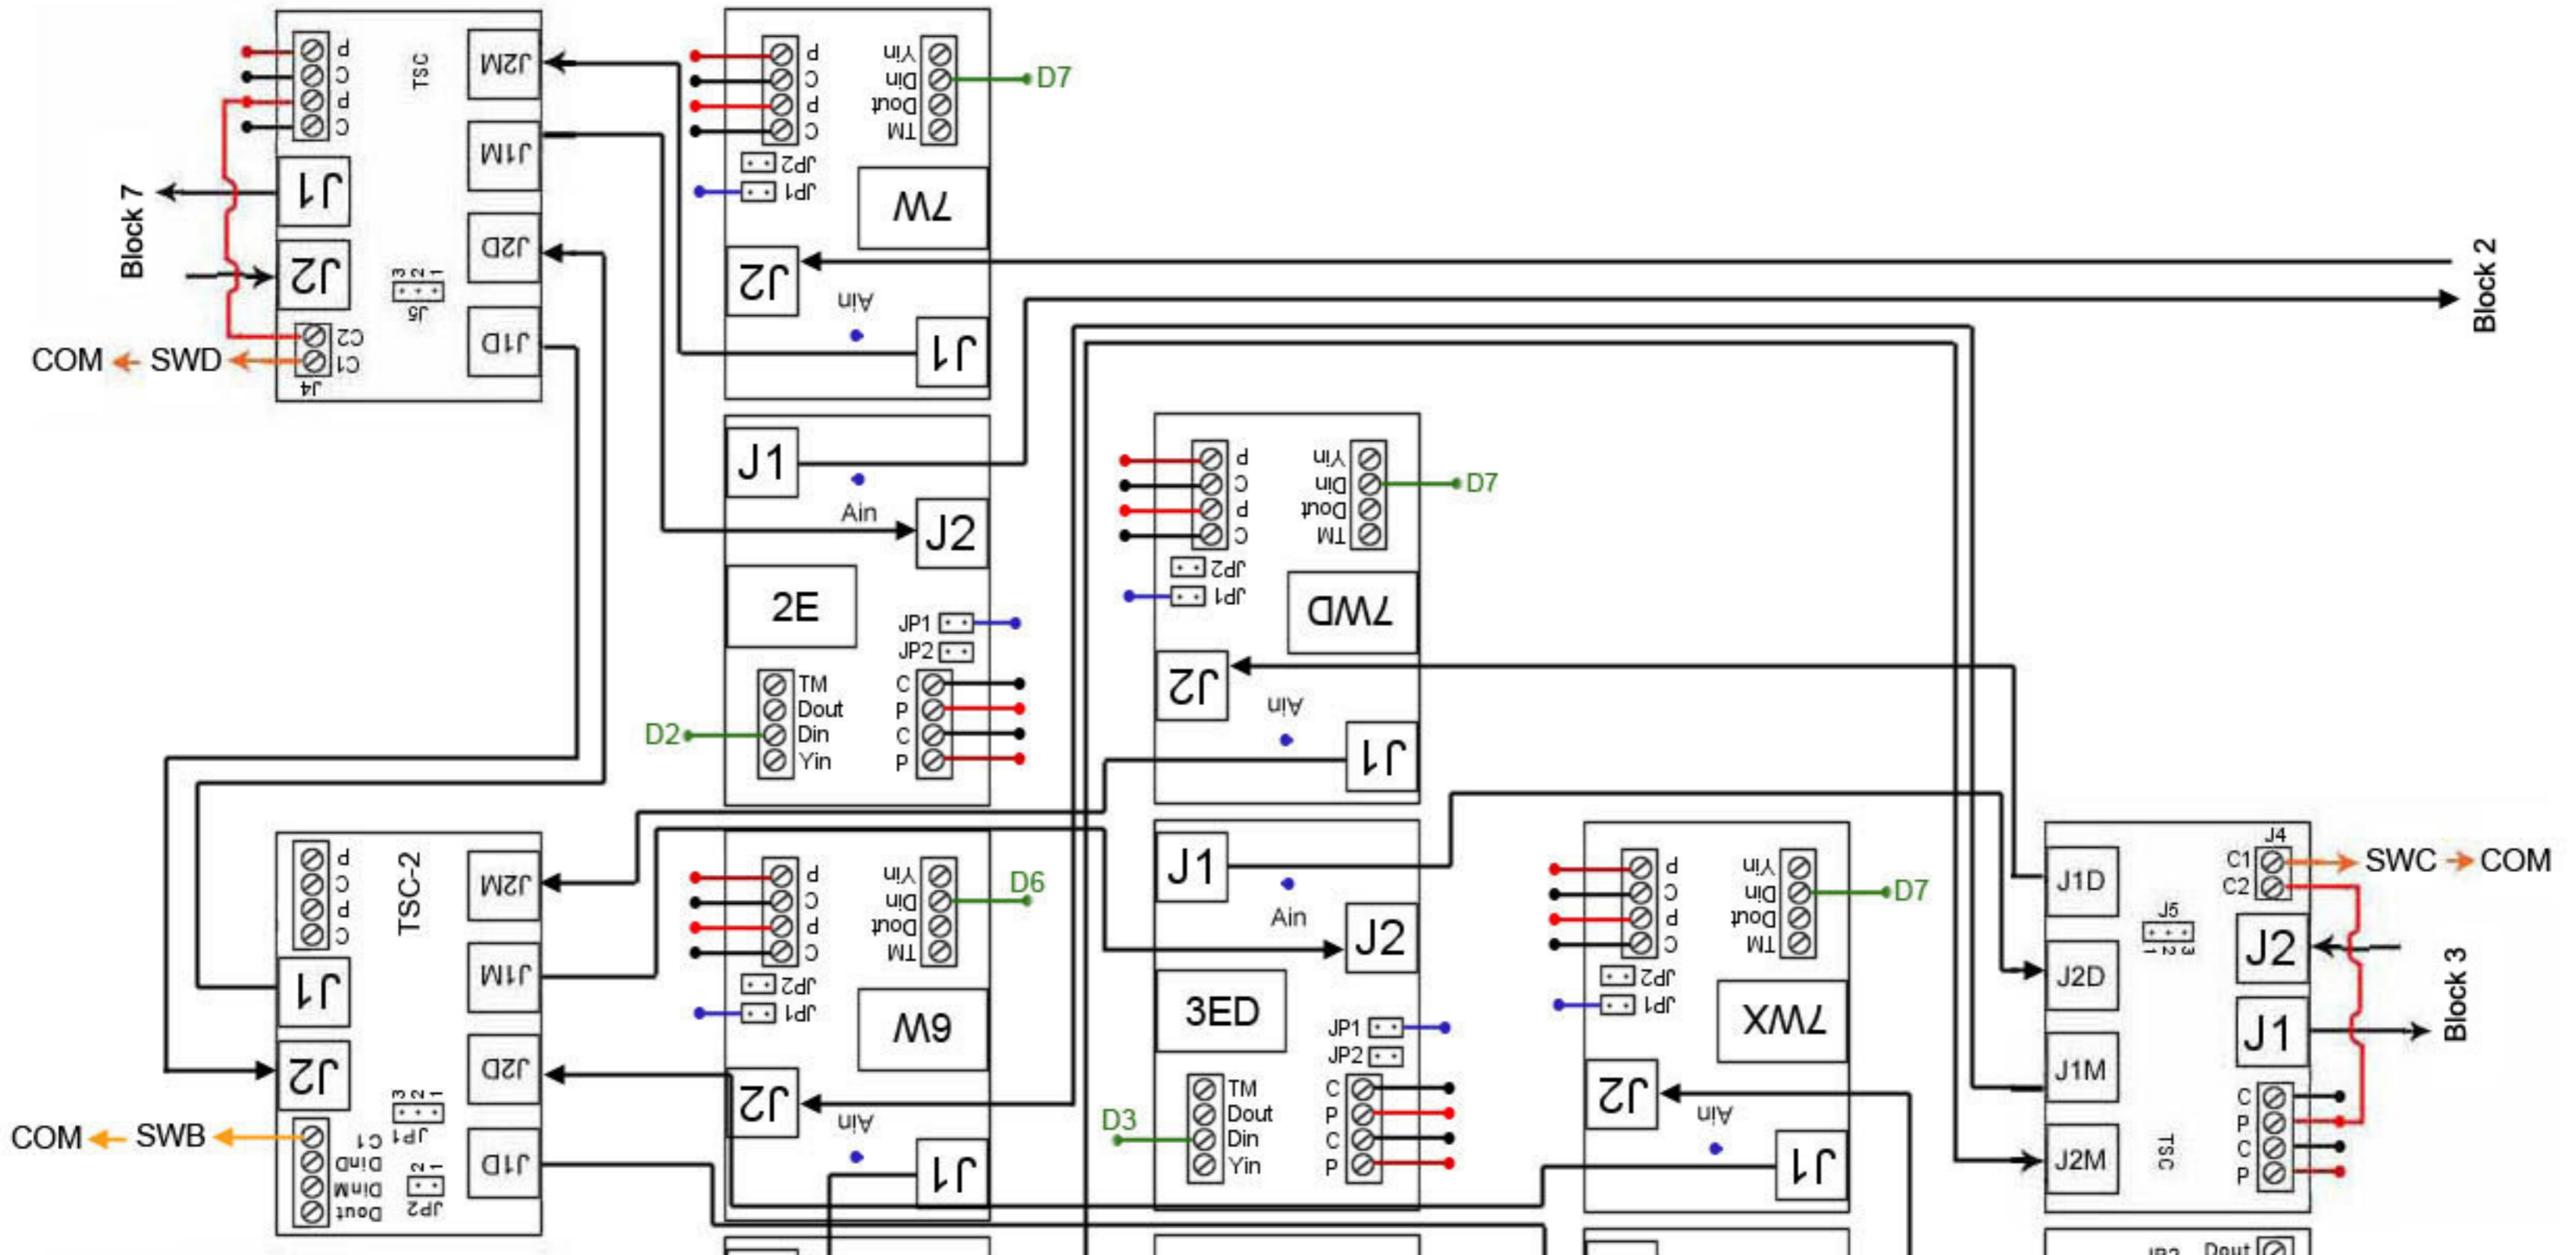

# D3 TT w/Sequential Crossovers 10 to 4

Copyright (c) 2002-2005,

Terry Christopher, Custom Signals. All Rights Reserved

Track and Circuit layouts illustrated by Alex Mazure

### D3 TT w/Sequential Crossovers 10 to 4

Copyright (c) 2002-2005,

Terry Christopher, Custom Signals. All Rights Reserved

Track and Circuit layouts illustrated by Alex Mazure