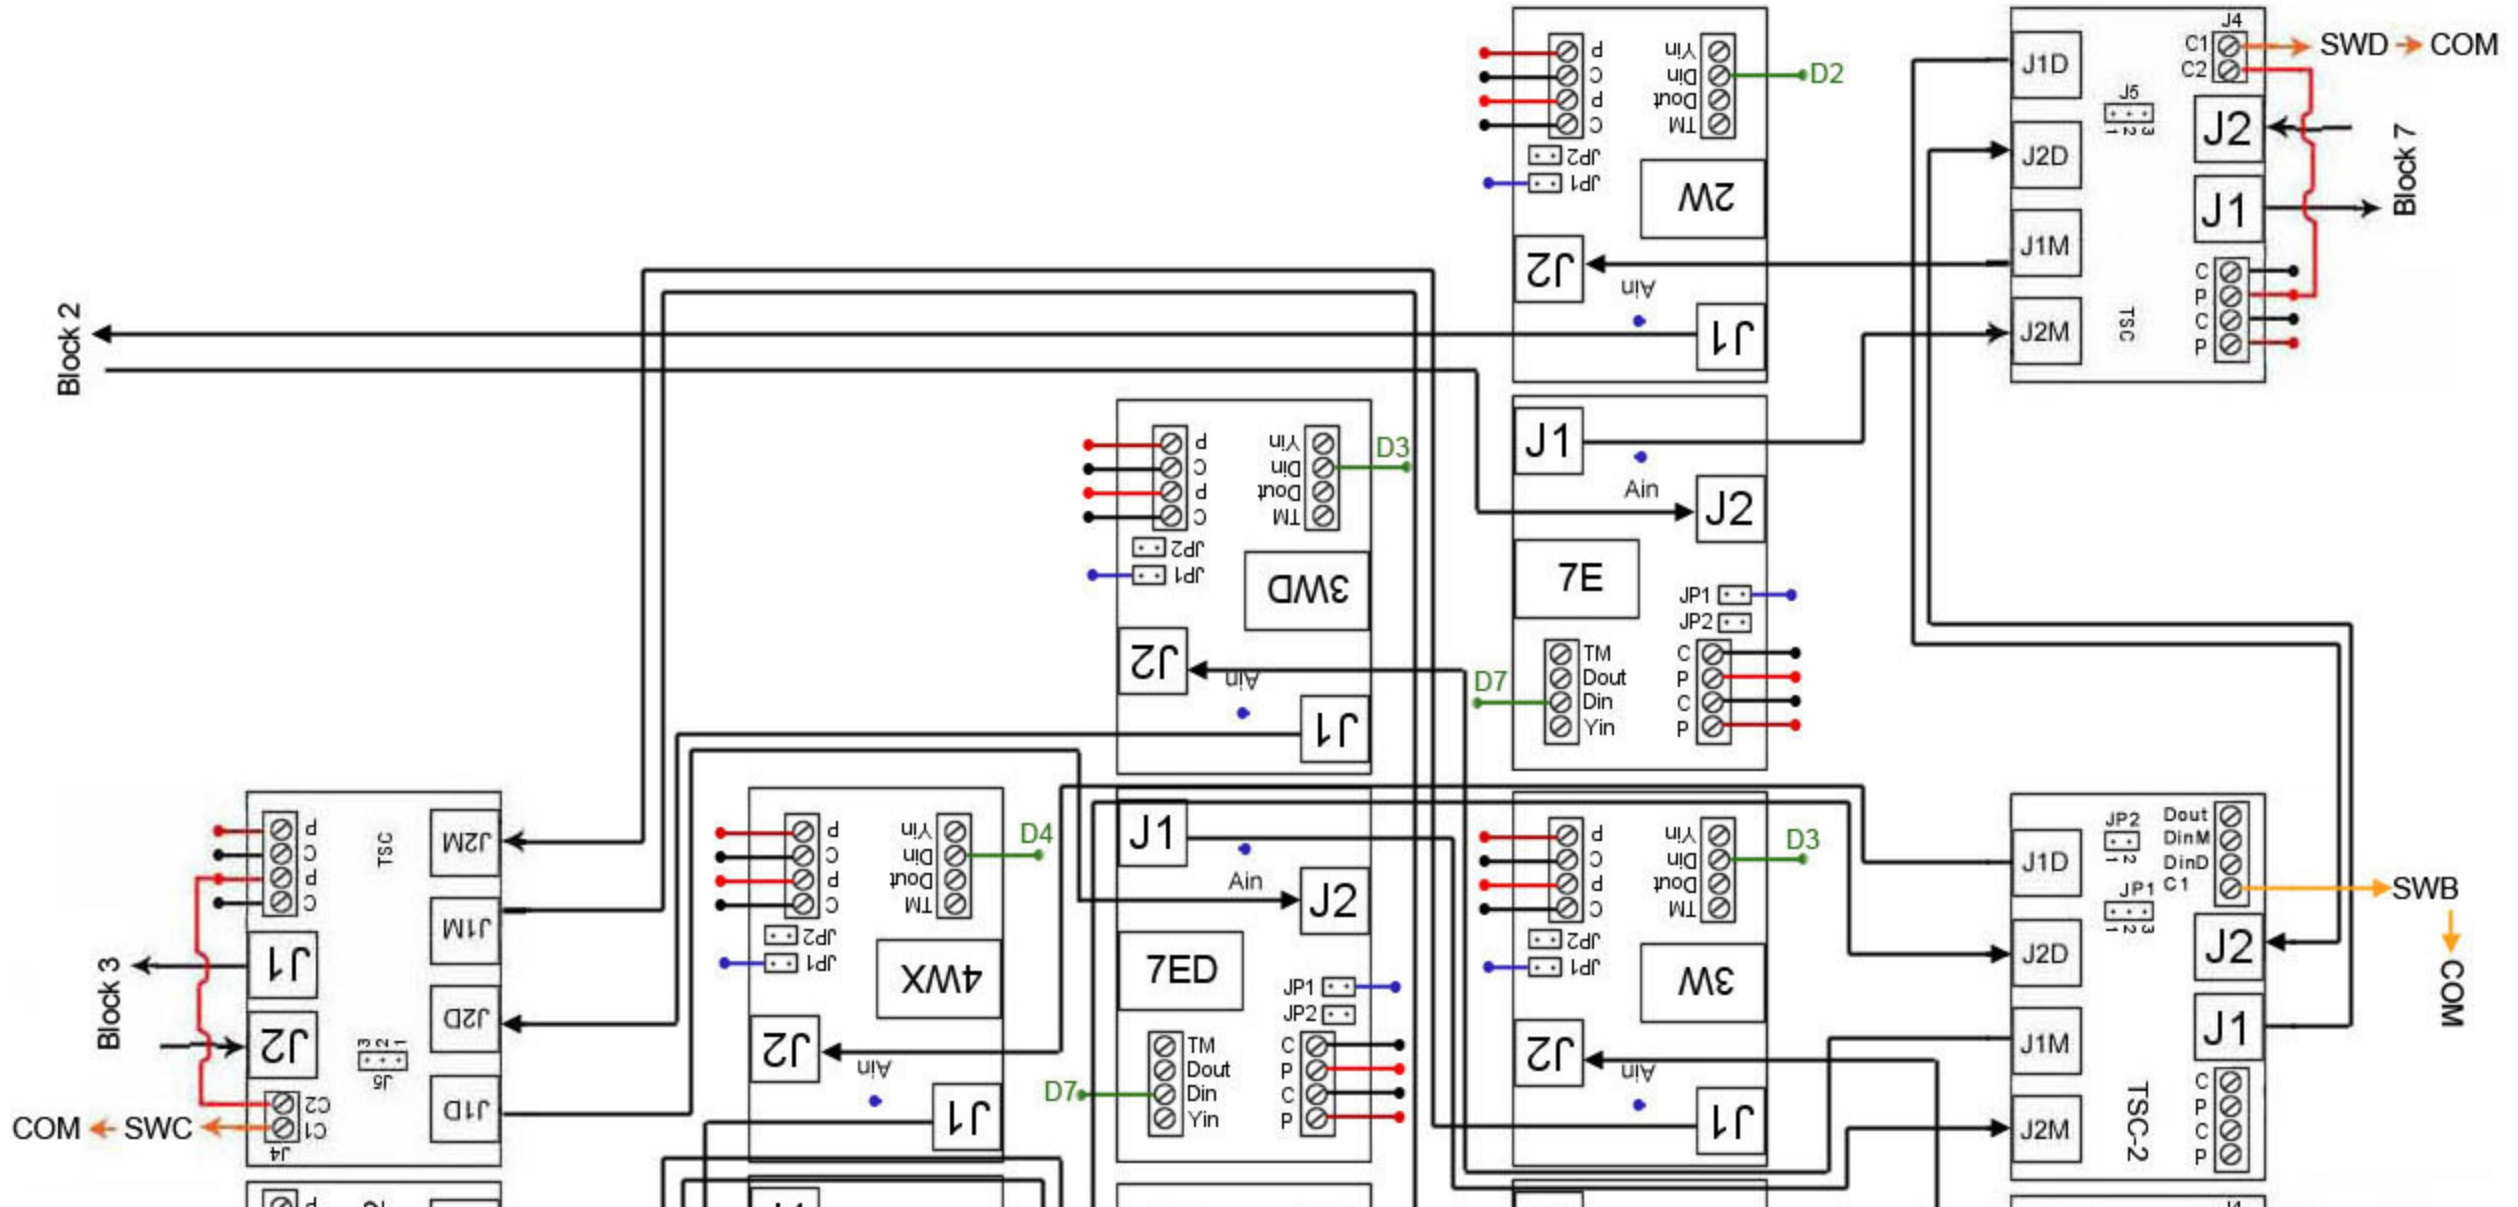

D4 TT w/Sequential Crossovers 8 to 2

Copyright (c) 2002-2005,

Terry Christopher, Custom Signals. All Rights Reserved

Track and Circuit layouts illustrated by Alex Mazure

D4 TT w/Sequential Crossovers 8 to 2
 Copyright (c) 2002-2005,
 Terry Christopher, Custom Signals. All Rights Reserved
 Track and Circuit layouts illustrated by Alex Mazure