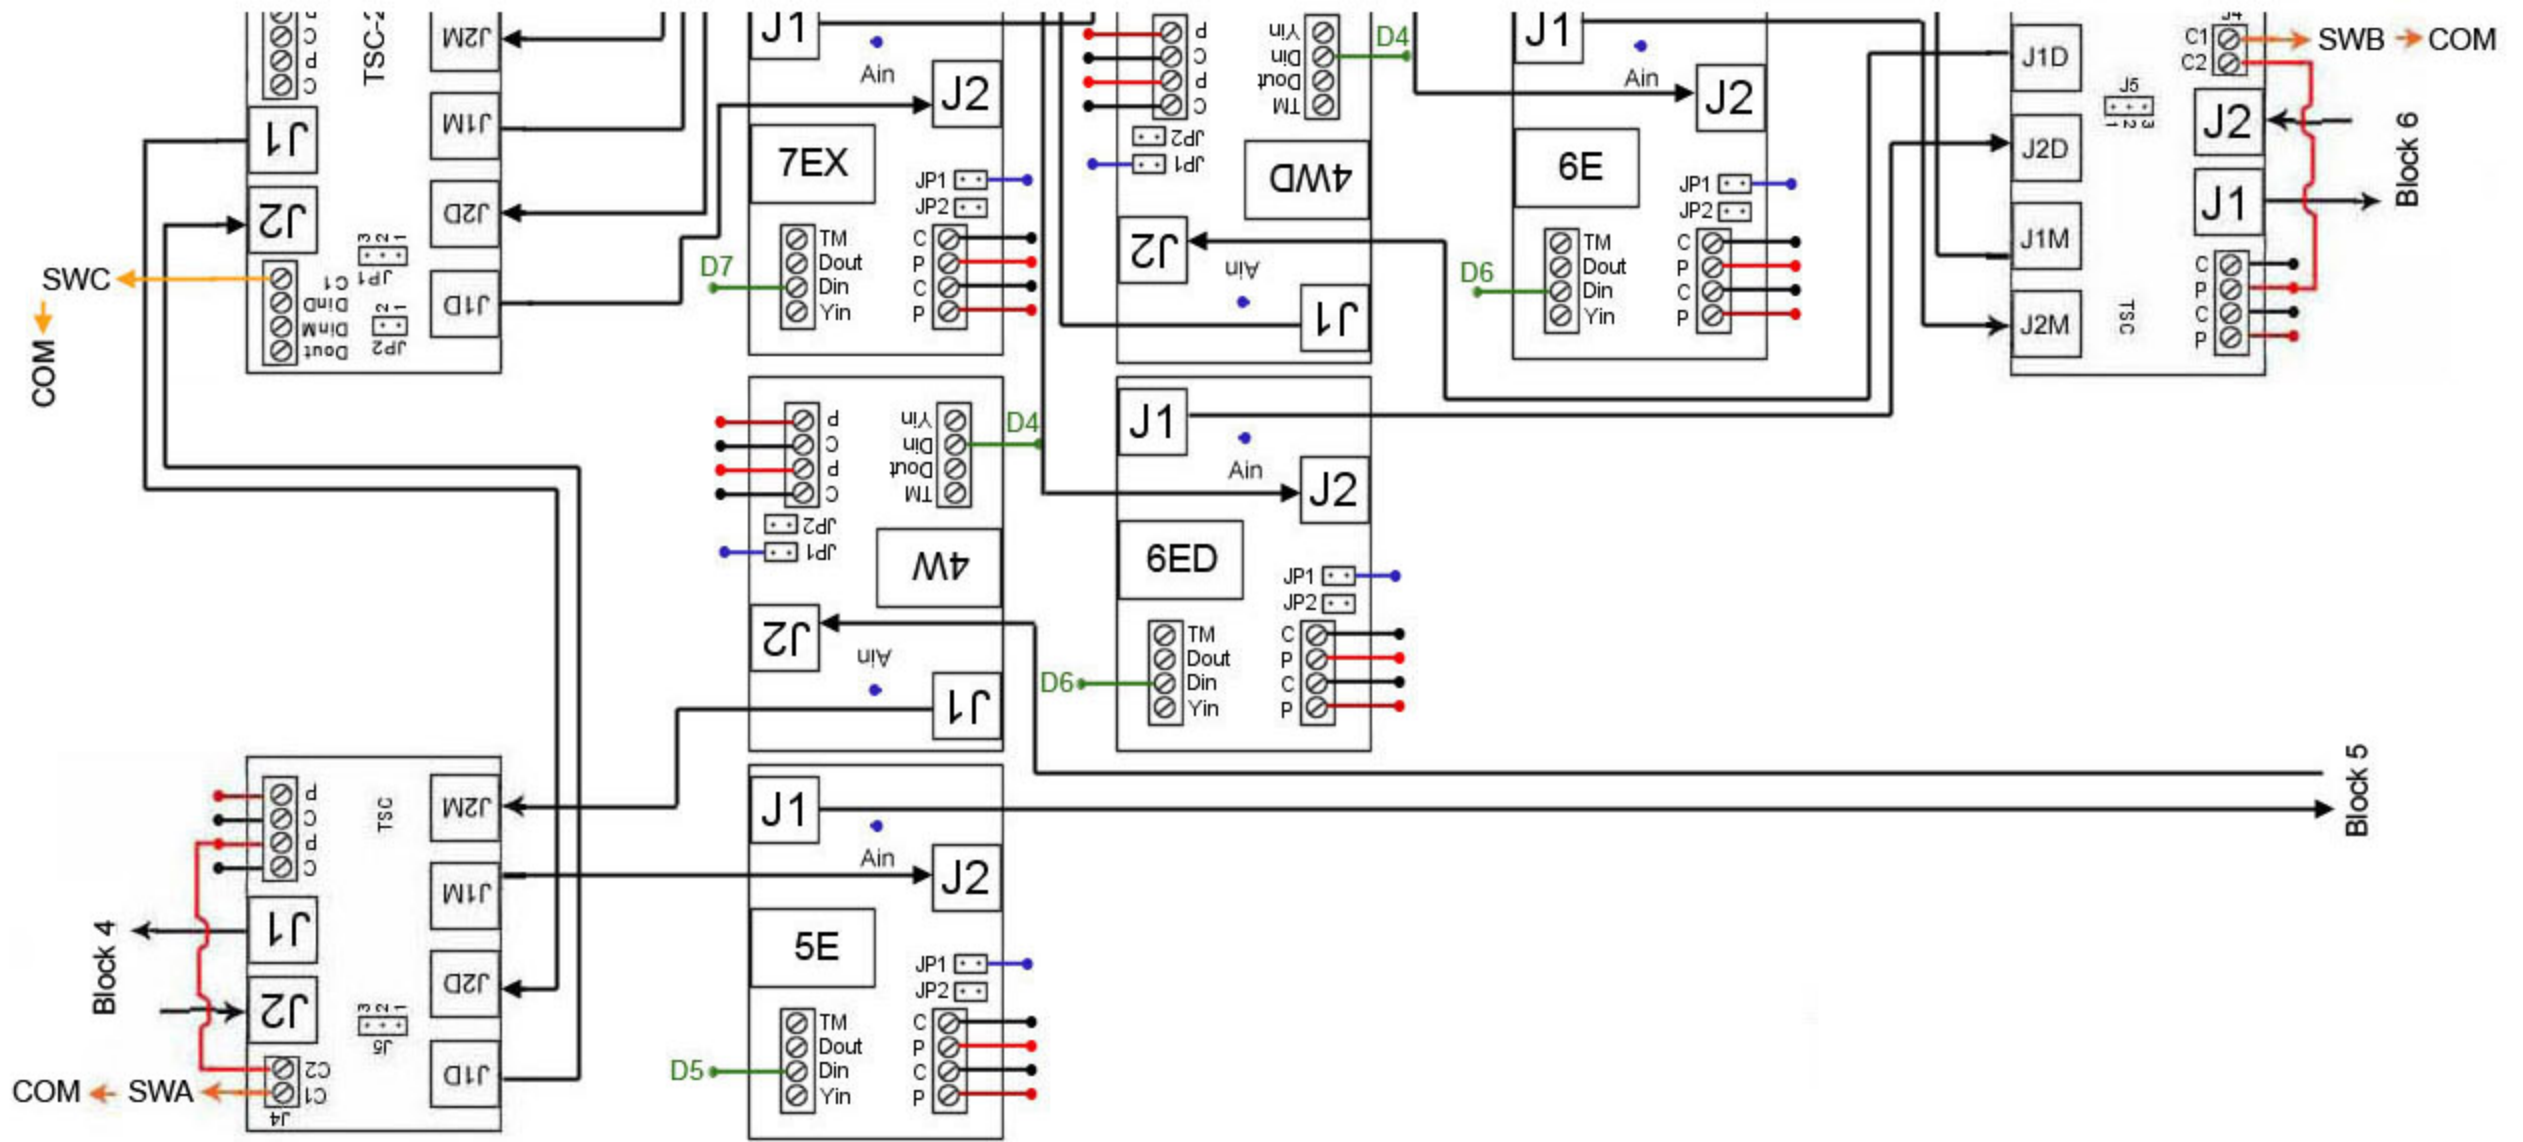

D4 TT w/Sequential Crossovers 8 to 2

Copyright (c) 2002-2005,

Terry Christopher, Custom Signals. All Rights Reserved

Track and Circuit layouts illustrated by Alex Mazure

D4 TT w/Sequential Crossovers 8 to 2
 Copyright (c) 2002-2005,
 Terry Christopher, Custom Signals. All Rights Reserved
 Track and Circuit layouts illustrated by Alex Mazure