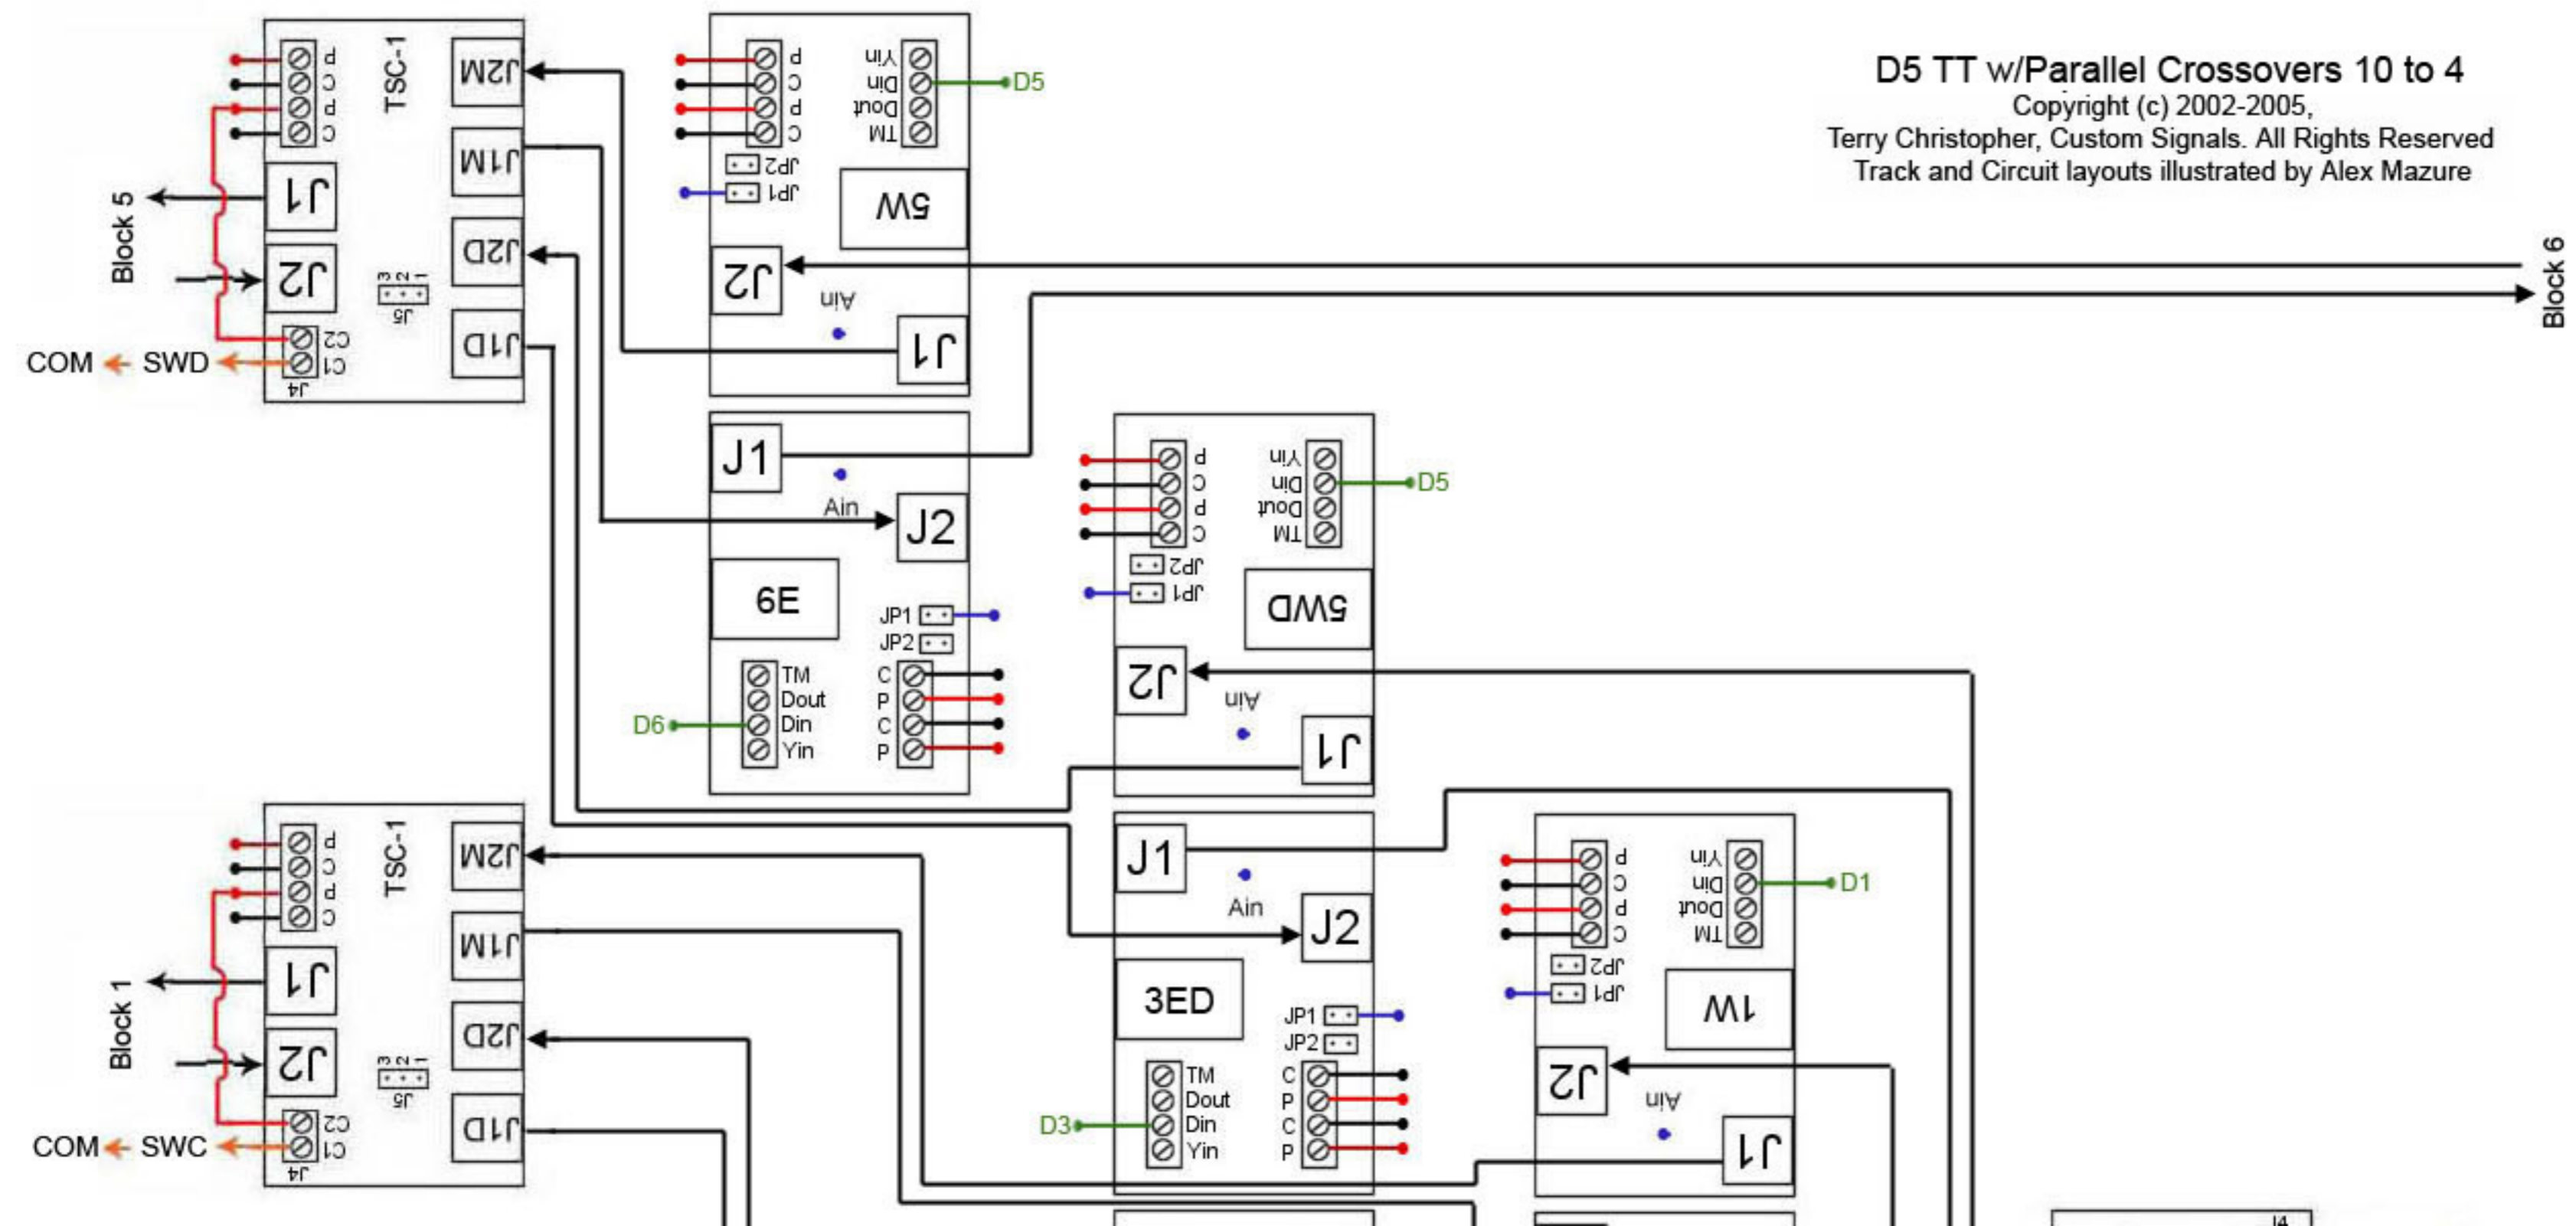

**D5 TT w/Parallel Crossovers 10 to 4**  
 Copyright (c) 2002-2005,  
 Terry Christopher, Custom Signals. All Rights Reserved  
 Track and Circuit layouts illustrated by Alex Mazure

### D5 TT w/Parallel Crossovers 10 to 4

Copyright (c) 2002-2005,

Terry Christopher, Custom Signals. All Rights Reserved

Track and Circuit layouts illustrated by Alex Mazure