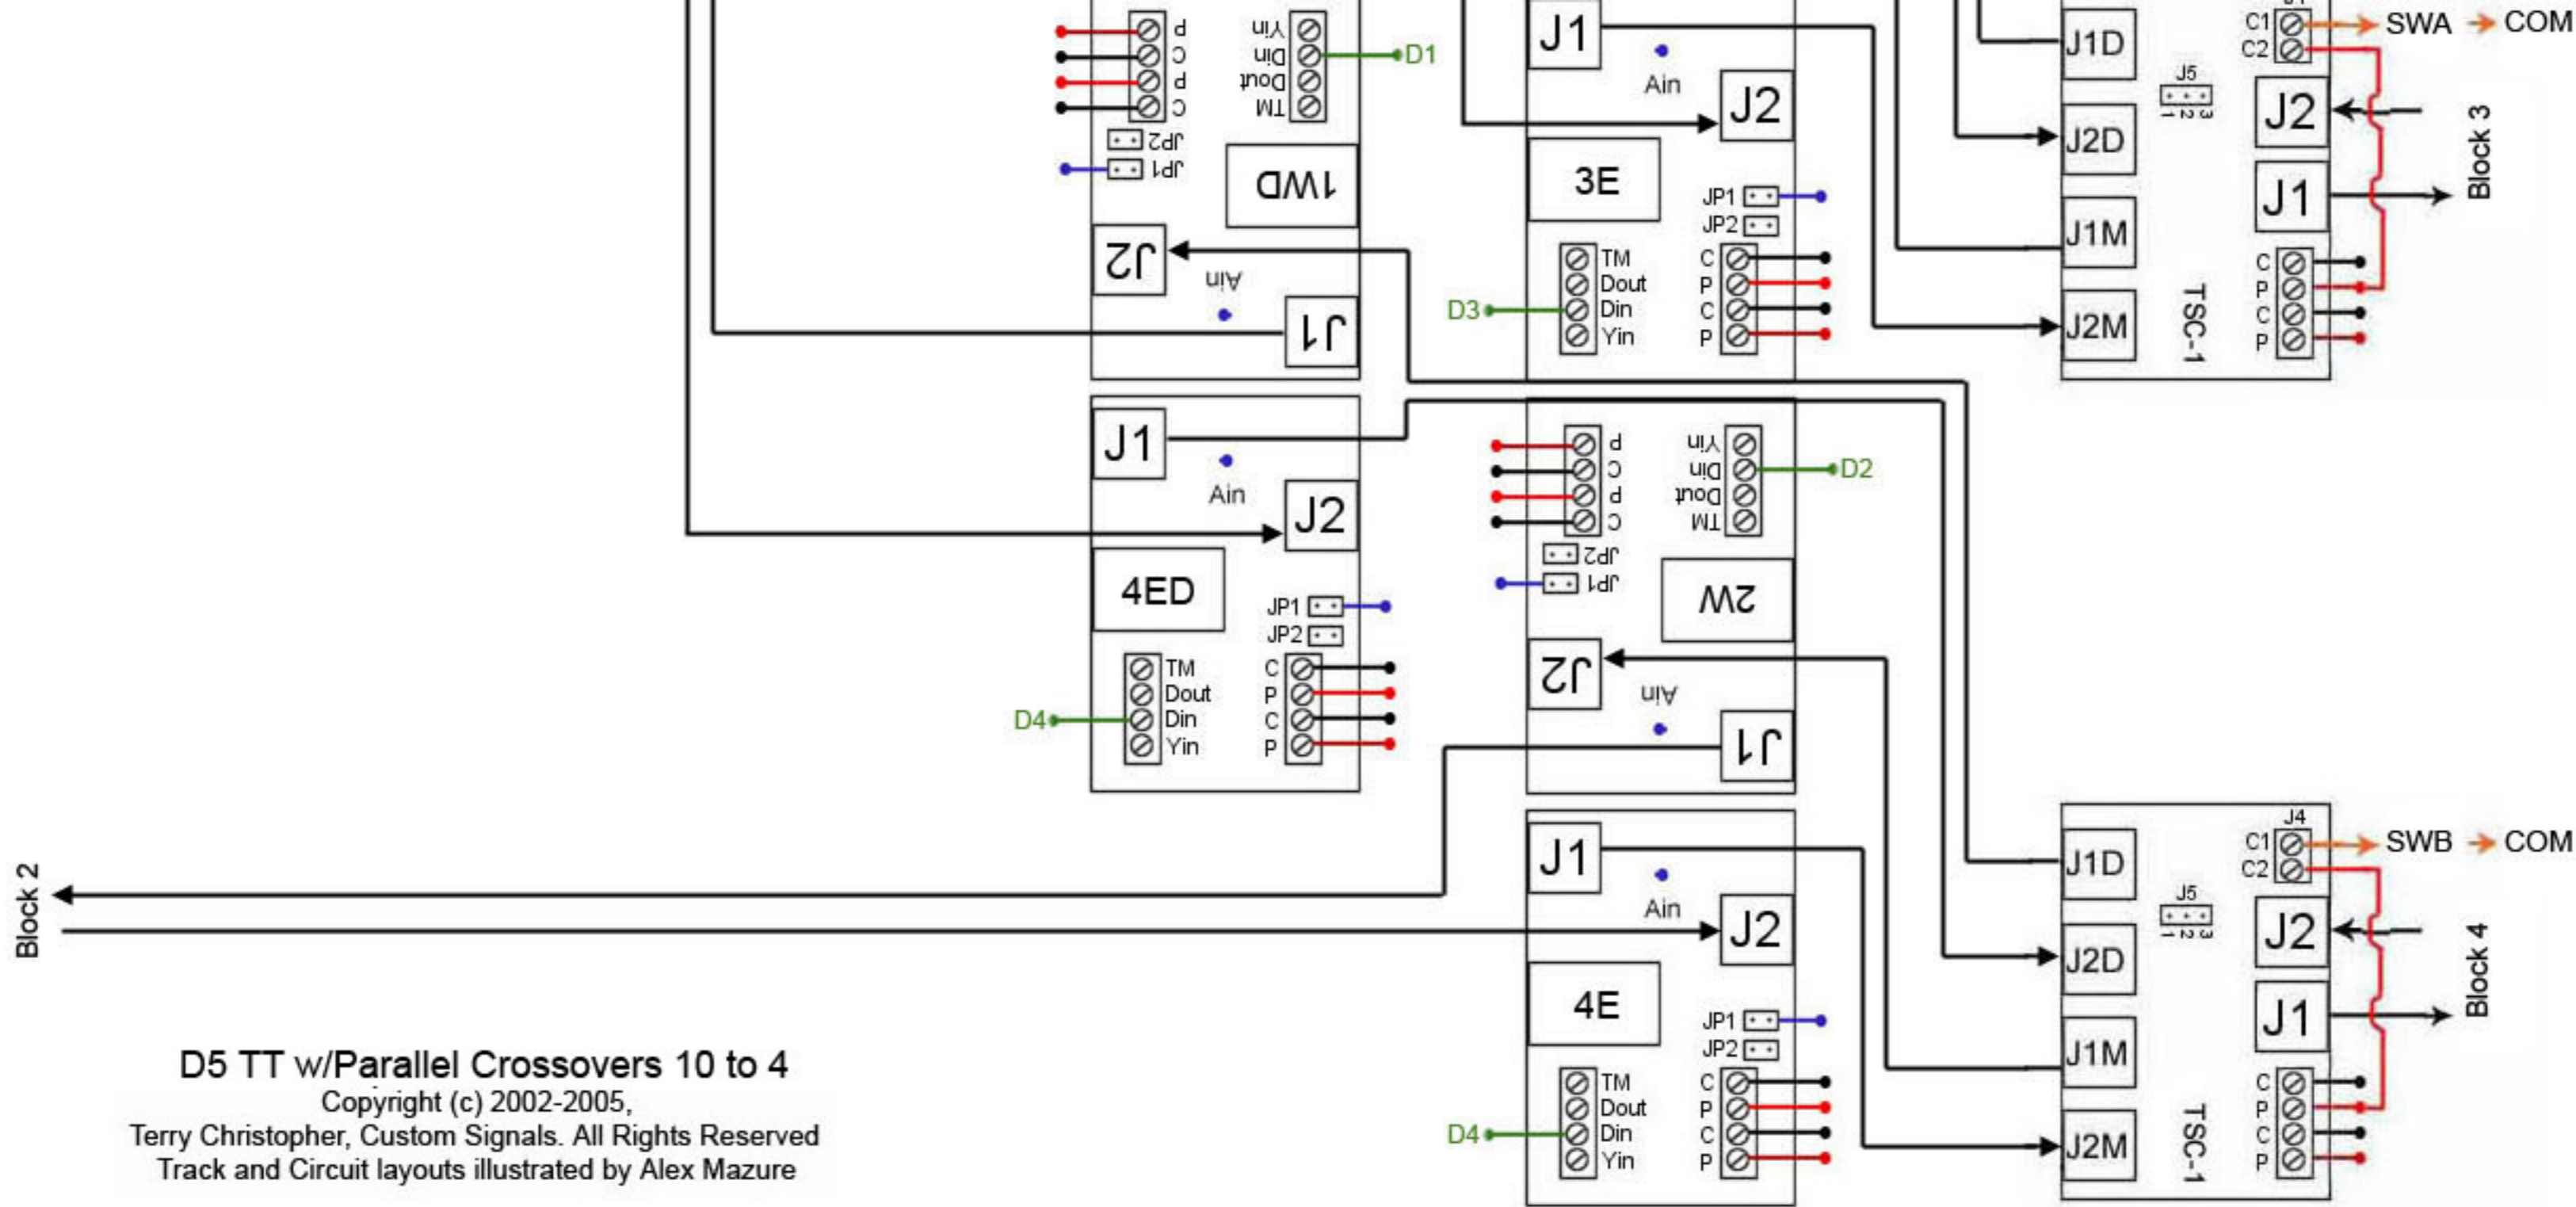

**D5 TT w/Parallel Crossovers 10 to 4**  
 Copyright (c) 2002-2005,  
 Terry Christopher, Custom Signals. All Rights Reserved  
 Track and Circuit layouts illustrated by Alex Mazure

### D5 TT w/Parallel Crossovers 10 to 4

Copyright (c) 2002-2005,

Terry Christopher, Custom Signals. All Rights Reserved

Track and Circuit layouts illustrated by Alex Mazure