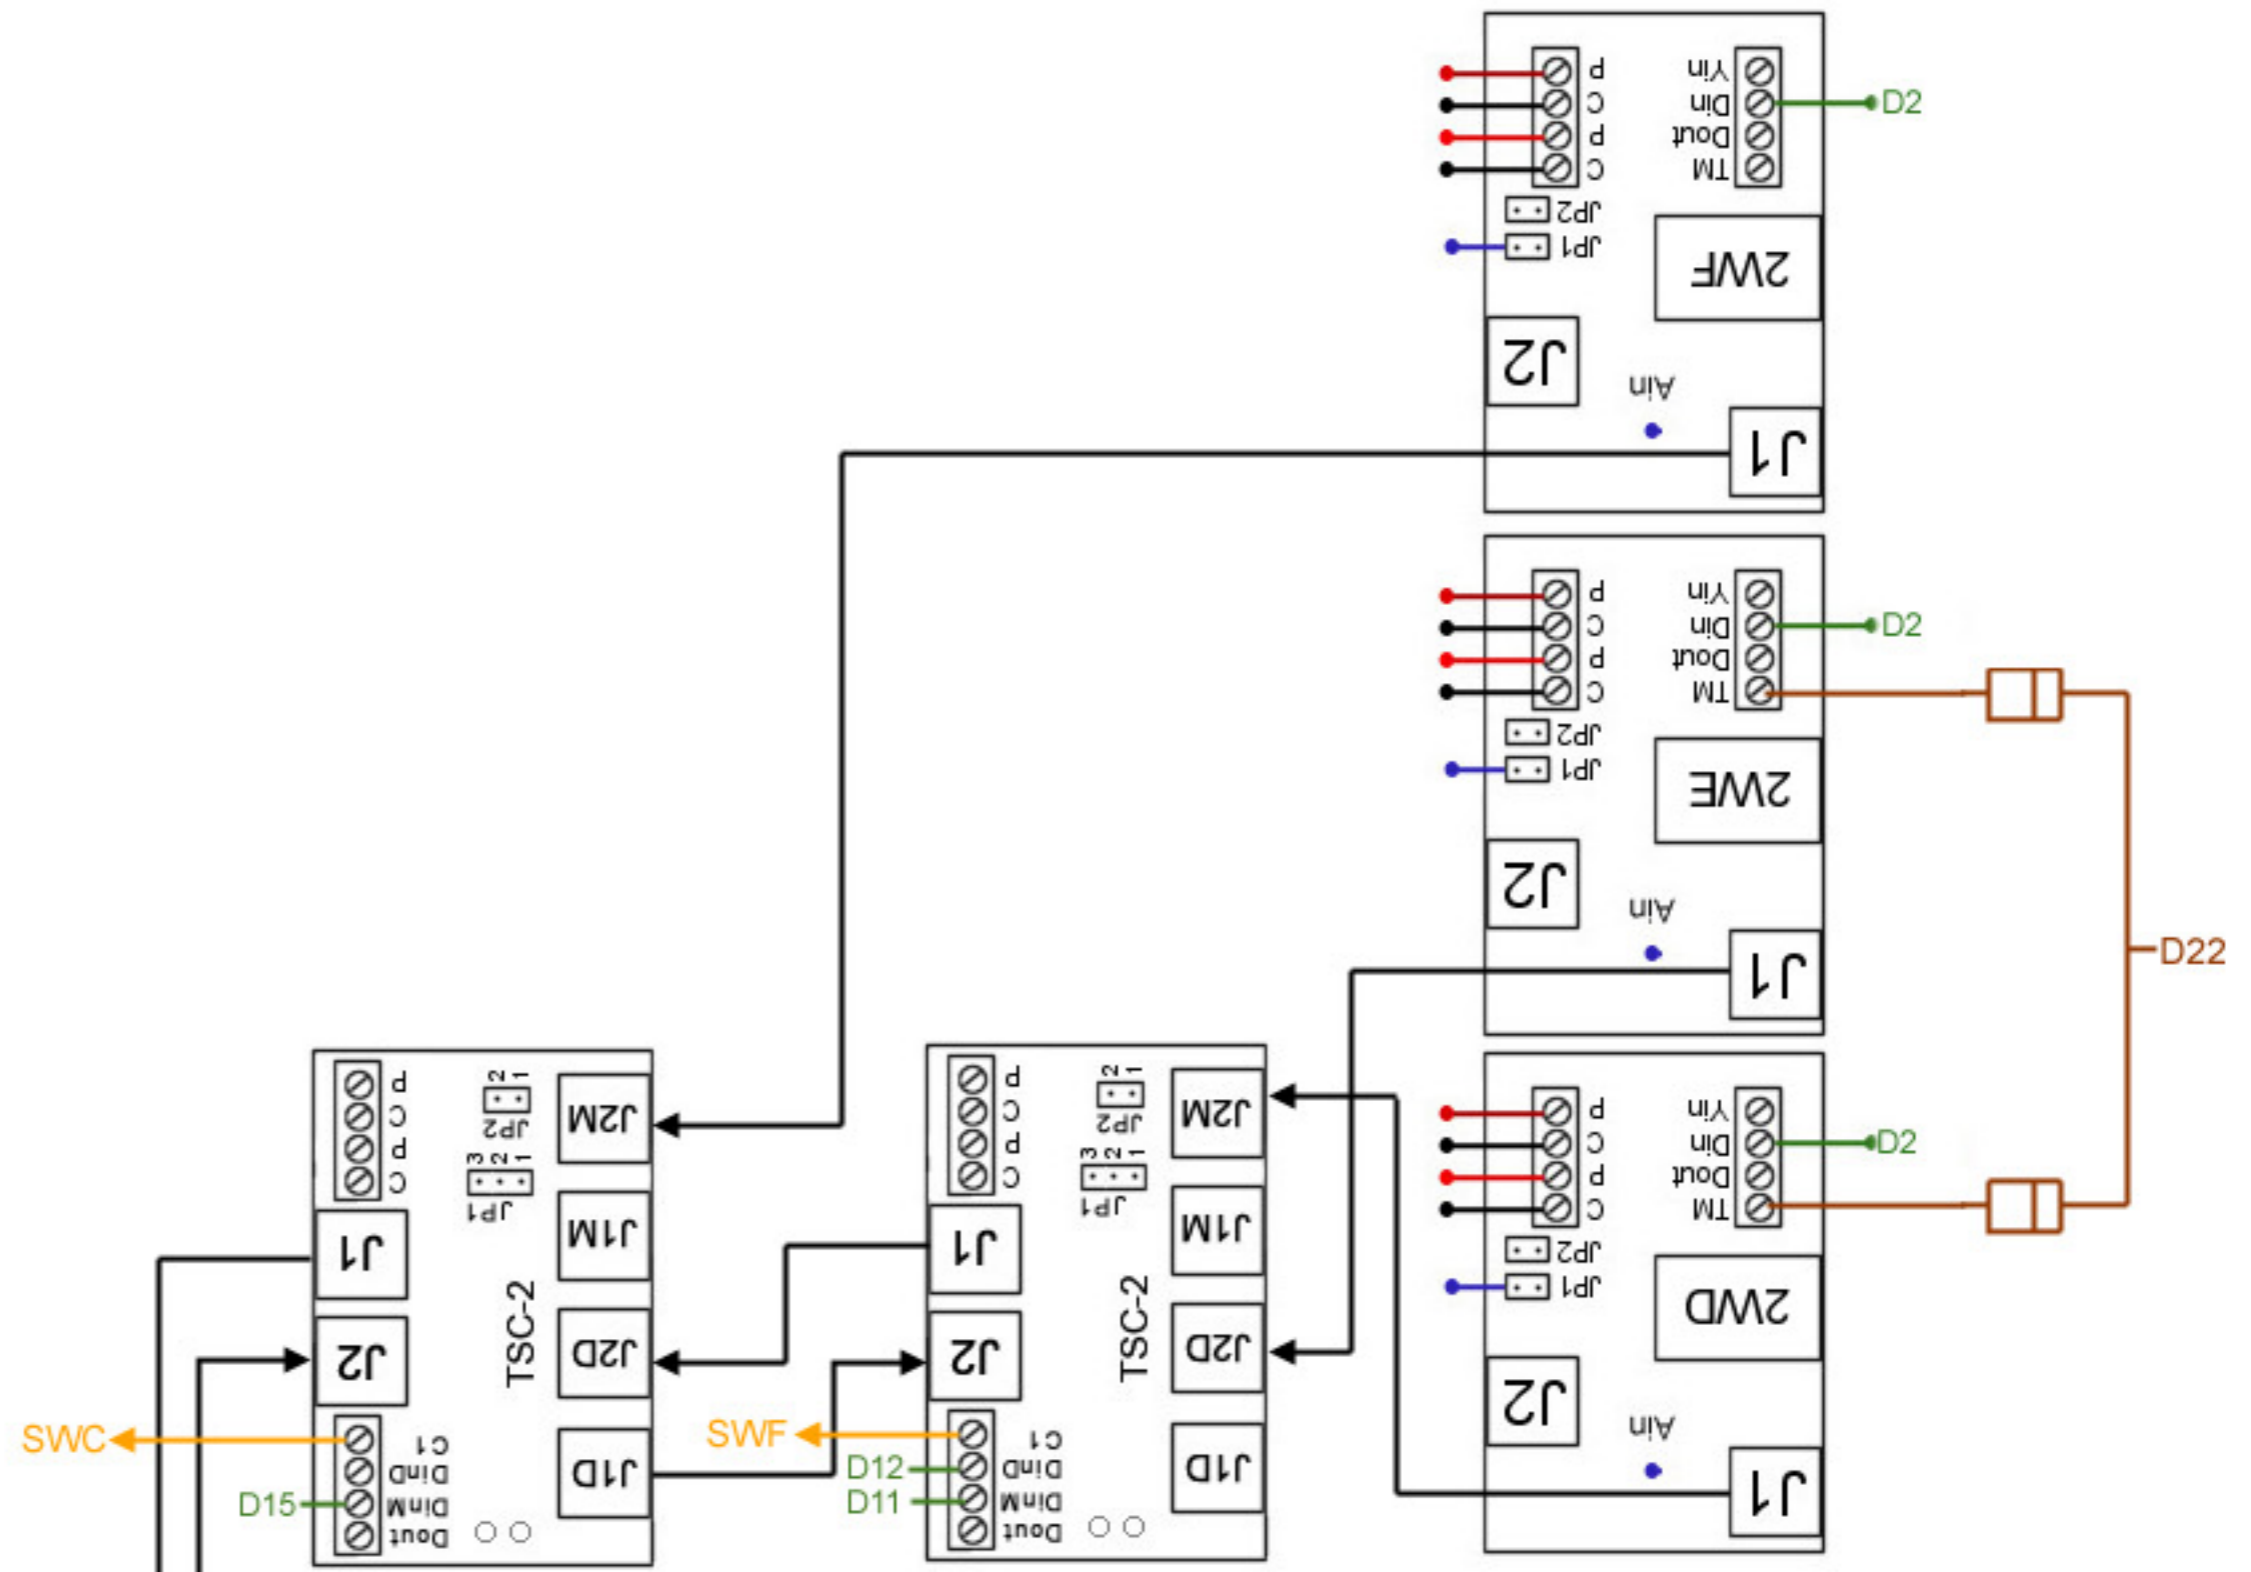

F10 Ladder Track Yard Left w/Subsidings
 Copyright (c) 2002-2007,
 Terry Christopher, Custom Signals. All Rights Reserved
 Track and Circuit layouts illustrated by Alex Mazure
 (Requires TSC-2 Controllers)

F10 Ladder Track Yard Left w/Subsidinas
 Copyright (c) 2002-2007,
 Terry Christopher, Custom Signals. All Rights Reserved
 Track and Circuit layouts illustrated by Alex Mazure
 (Requires TSC-2 Controllers)