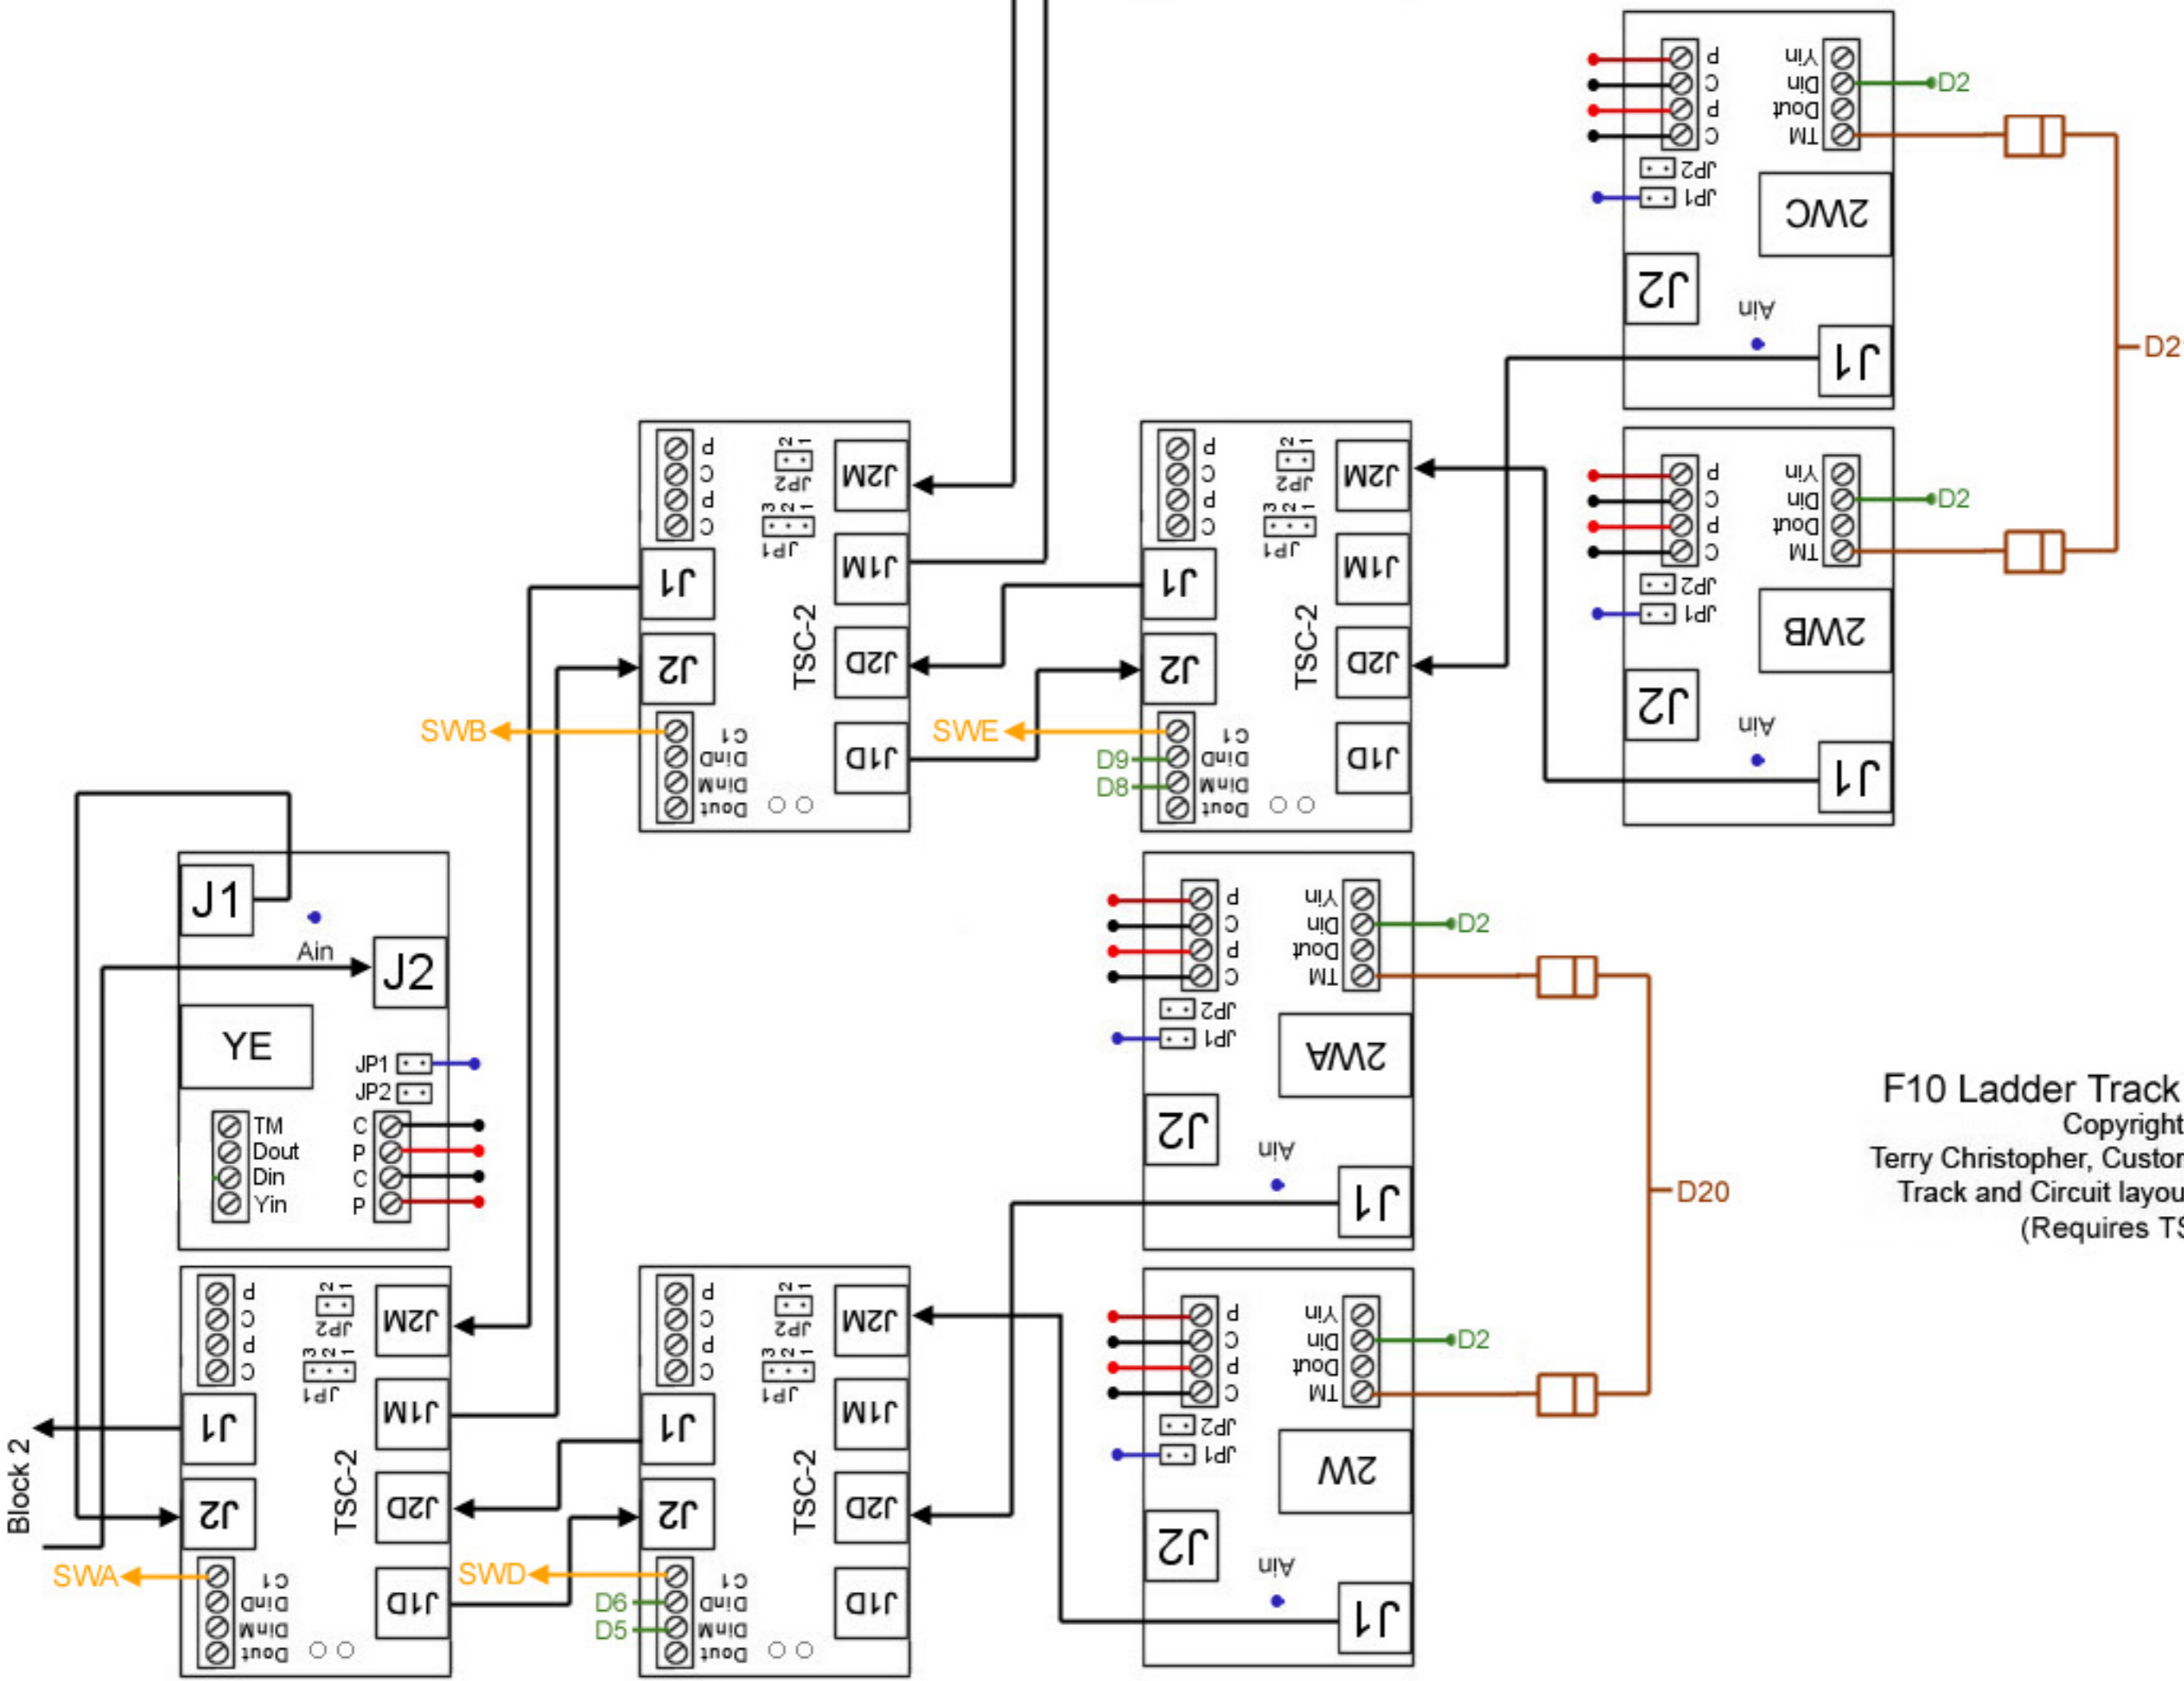

F10 Ladder Track Yard Left w/Subsidings
 Copyright (c) 2002-2007,
 Terry Christopher, Custom Signals. All Rights Reserved
 Track and Circuit layouts illustrated by Alex Mazure
 (Requires TSC-2 Controllers)

F10 Ladder Track Yard Left w/Subsidinas
 Copyright (c) 2002-2007,
 Terry Christopher, Custom Signals. All Rights Reserved
 Track and Circuit layouts illustrated by Alex Mazure
 (Requires TSC-2 Controllers)