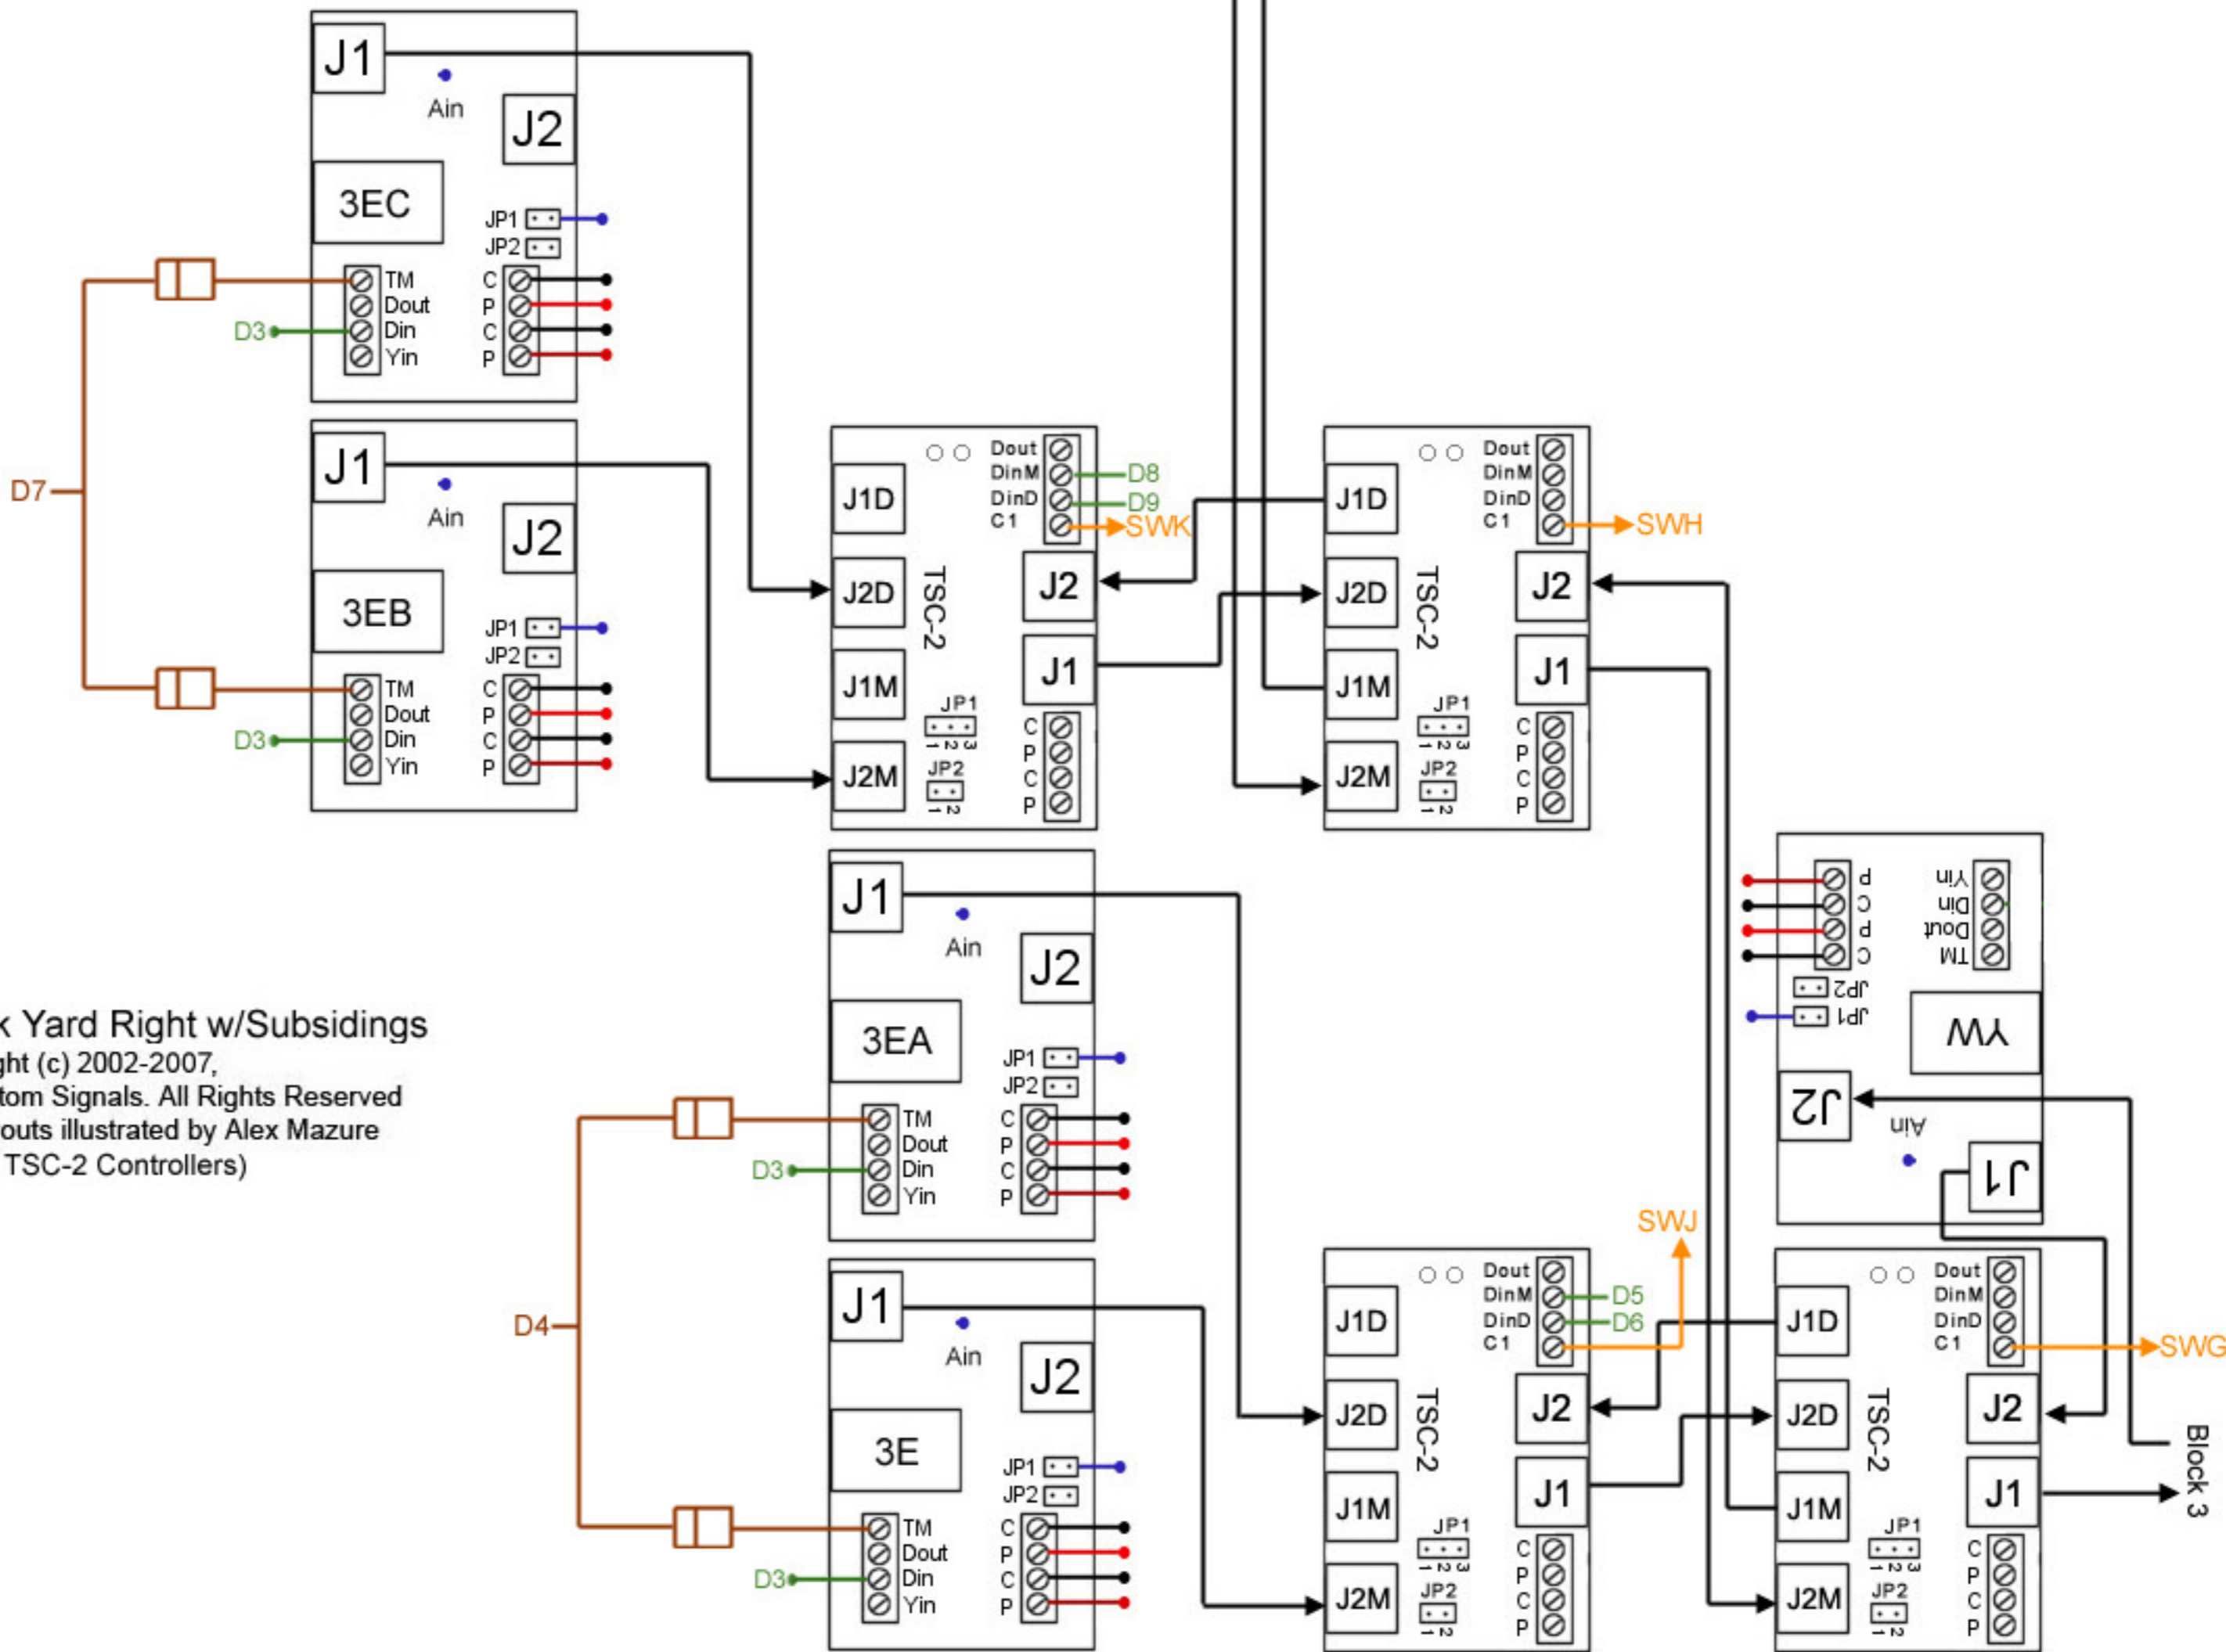

F9 Ladder Track Yard Right w/Subsidings
 Copyright (c) 2002-2007,
 Terry Christopher, Custom Signals. All Rights Reserved
 Track and Circuit layouts illustrated by Alex Mazure
 (Requires TSC-2 Controllers)