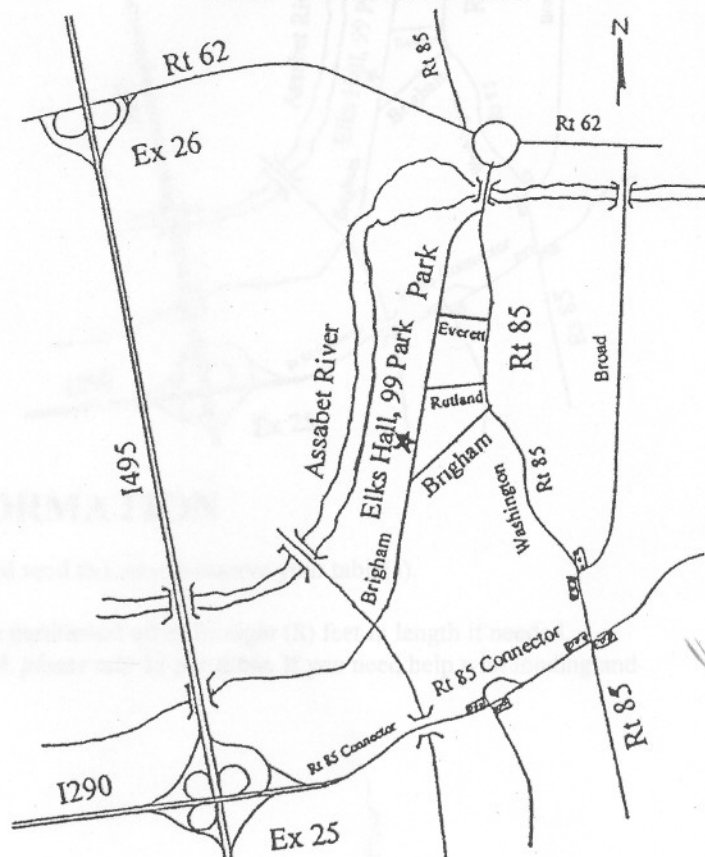

\$1 – Children 5-12

\$5 – Adults

\$8 – Family Maximum

- + 2 Rail O Scale
- + 3 Rail O Scale (Hi-Rail)
- + Narrow Gauge
- + P:48
- + Books and Videos
- + Door Prizes
- + Operating On-Site Modular Layout
- + Close to Boston and Historic Sites

Show Hours:

10 A.M. to 4 P.M.

MAP TO THE SHOW

For More Information:

Larry Grant

347 Balcom Street

Mansfield, MA 02048

508-337-6661